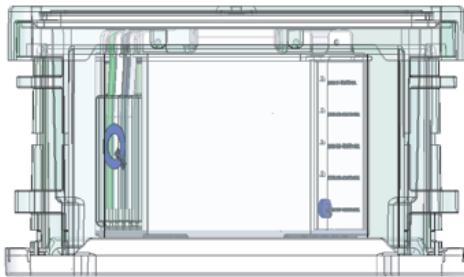

Q-TRIX-WALL

Q-TRIX-WALL

Model Number:
Q-TRIX-WALL

10"

**Q-HEX in
Q-TRIX-WALL Enclosure**

5.95"

**Q-TRIX-WALL
Various Wall Mounting Positions**

Q-TRIX-WALL

Wall Mount Plate