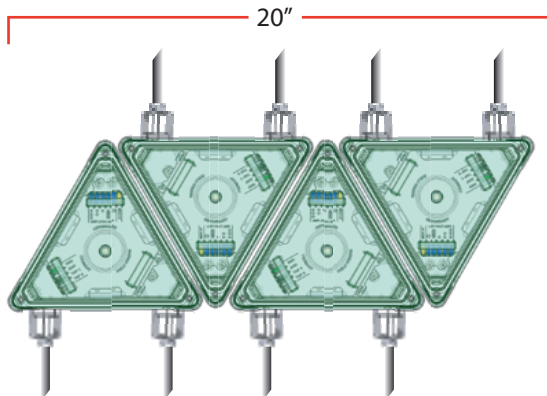

Q-TRIX-WALL

Q-TRIX-WALL

Model Number:
Q-TRIX-WALL

10"

**Q-HEX in
Q-TRIX-WALL Enclosure**

5.95"

**Q-TRIX-WALL
Various Wall Mounting Positions**

Q-TRIX-WALL

Wall Mount Plate