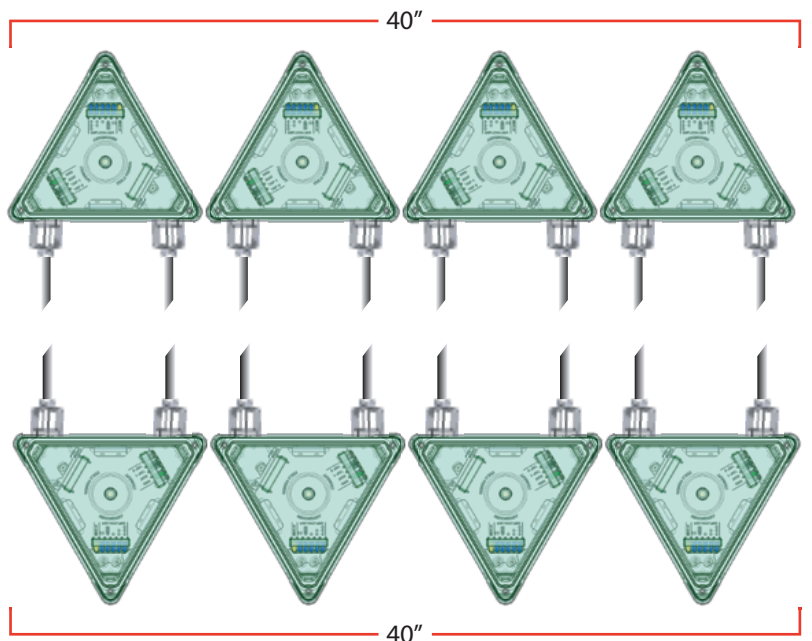

Q-TRIX-WALL

Q-TRIX-WALL

Model Number:
Q-TRIX-WALL

10"

**Q-HEX in
Q-TRIX-WALL Enclosure**

5.95"

**Q-TRIX-WALL
Various Wall Mounting Positions**

Q-TRIX-WALL