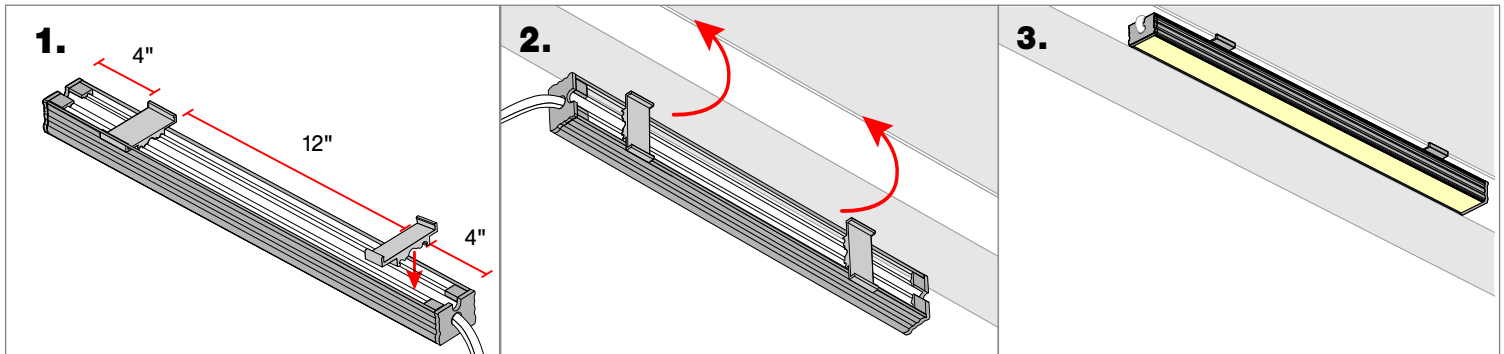

INSTALLATION

EXTRUSION - TALO

Mounting NOTE: Standard 1"(15/16) grid Clips for drop ceiling
2 clips provided per first 12", 1 clip provided per additional foot

Plastic T-Bar Clip
(PLC-01)

Mounting Clip

Clip on the T-BAR clips 4" inward from each end, and then 12" apart for the full length