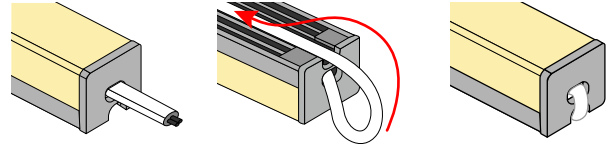

INSTALLATION

EXTRUSION - TRE3

Mounting NOTE: Standard 1"(15/16) grid Clips for drop ceiling
2 clips provided per first 12", 1 clip provided per additional foot

Plastic T-Bar Clip
(PLC-01)

Mounting Clip

Cip on the T-BAR clips 4" inward from each end, and then 12" apart for the full length

Wire Way

To utilize the TRE 3's wire way, pull the wire and insert the TBC-TRE3 clip onto the bottom track to hold the wire down

NOTE: Wireway only works with our outdoor WET RATED wire

NOTES: • Field modifications must comply with Q-Tran's installation methods otherwise warranty is null and void