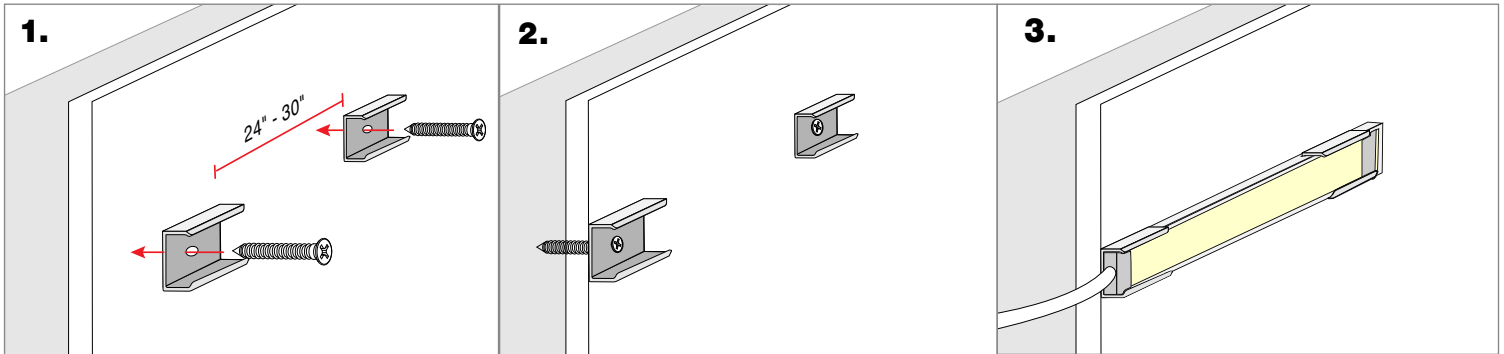

INSTALLATION

Linear Fixtures - SLIM

Mounting

NOTE: 2 clips provided for 4' or less;
4 clips provided for greater than 4'

Stainless Steel Clip
(SST-06)

Screw Mounting

NOTE: SLIM fixture does not snap into clips, fixture slides into clips from either end.

832 Silicone Mounting

NOTE: SLIM fixture does not snap into clips, fixture slides into clips from either end. 832 Silicone use in a well-ventilated area, 832 Silicone sold with Caulking gun. Do not use in any submersible applications.