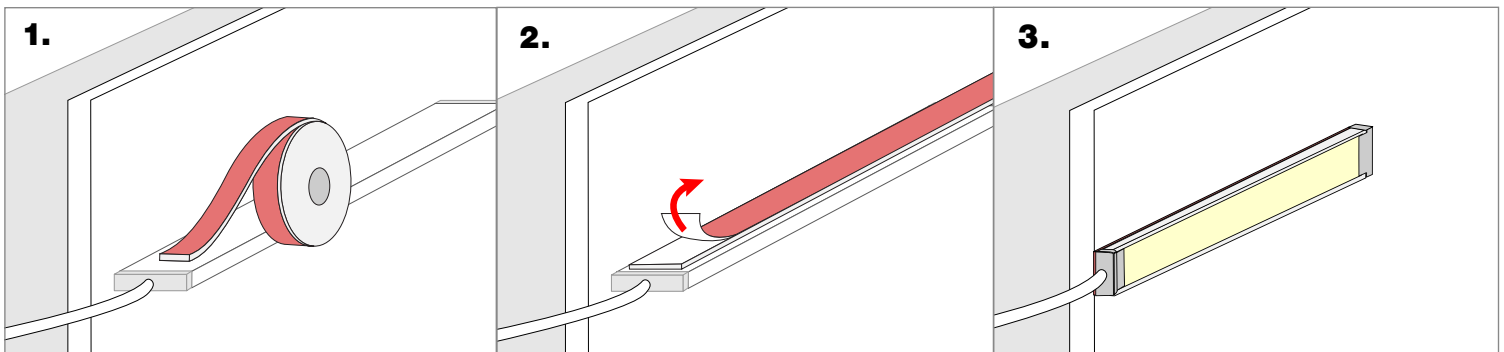

VHB Mounting

NOTES: • Field modifications must comply with Q-Tran's installation methods otherwise warranty is null and void