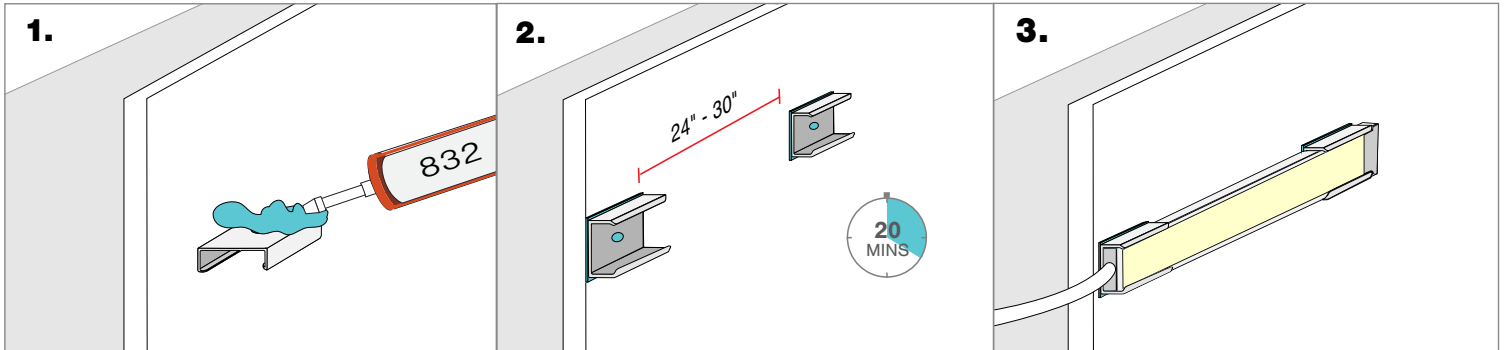

INSTALLATION

Linear Fixtures - SLIM

Mounting

NOTE: 2 clips provided for 4' or less;
4 clips provided for greater than 4'

Stainless Steel Clip
(SST-06)

Screw Mounting

NOTE: SLIM fixture does not snap into clips, fixture slides into clips from either end.

832 Silicone Mounting

NOTE: SLIM fixture does not snap into clips, fixture slides into clips from either end. 832 Silicone use in a well-ventilated area, 832 Silicone sold with Caulking gun. Do not use in any submersible applications.