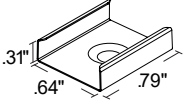

INSTALLATION

Linear Fixtures - SLIM

Mounting

NOTE: 2 clips provided for 4' or less;
4 clips provided for greater than 4'

Stainless Steel Clip
(SST-06)

Screw Mounting

NOTE: SLIM fixture does not snap into clips, fixture slides into clips from either end.

832 Silicone Mounting

NOTE: SLIM fixture does not snap into clips, fixture slides into clips from either end. 832 Silicone use in a well-ventilated area, 832 Silicone sold with Caulking gun. Do not use in any submersible applications.