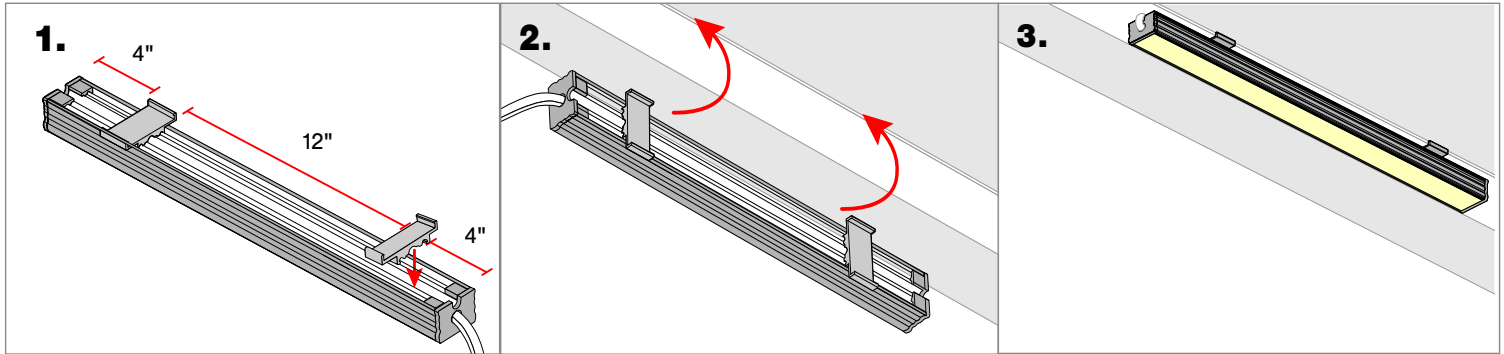

INSTALLATION

Linear Fixtures - TALO

Mounting NOTE: Standard 1"(15/16) grid Clips for drop ceiling
2 clips provided per first 12", 1 clip provided per additional foot

Plastic T-Bar Clip
(PLC-01)

Mounting Clip

Clip on the T-BAR clips 4" inward from each end, and then 12" apart for the full length

NOTES: • Field modifications must comply with Q-Tran's installation methods otherwise warranty is null and void