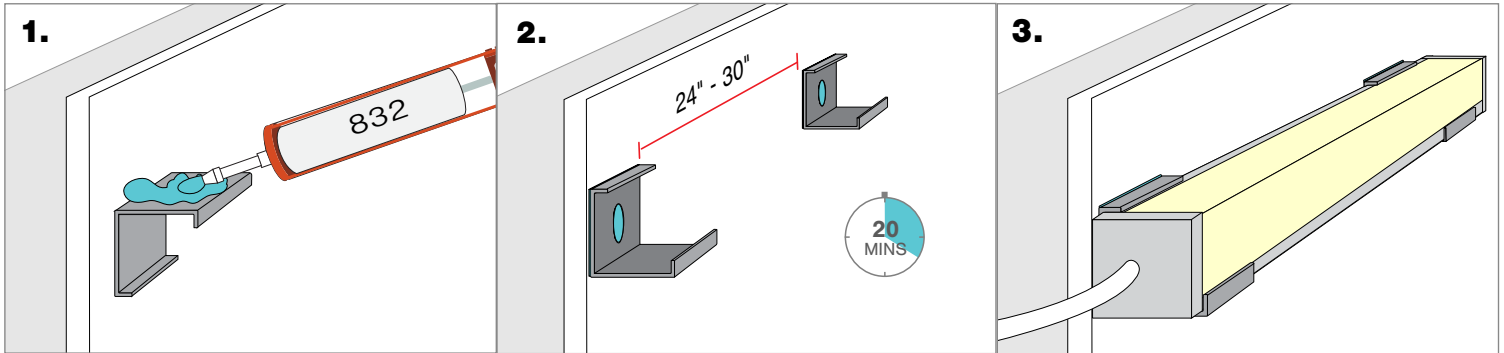

INSTALLATION

Linear Fixtures - TELA

Mounting

NOTE: 2 clips provided for 4' or less;
4 clips provided for greater than 4'

Stainless Steel Clip
(SST-03)

Plastic Clip
(PLC-02)

Screw Mounting

832 Silicone Mounting

NOTE: 832 Silicone use in a well-ventilated area, 832 Silicone sold with Caulking gun. Do not use in any submersible applications.

VHB Mounting

NOTES: • Field modifications must comply with Q-Tran's installation methods otherwise warranty is null and void