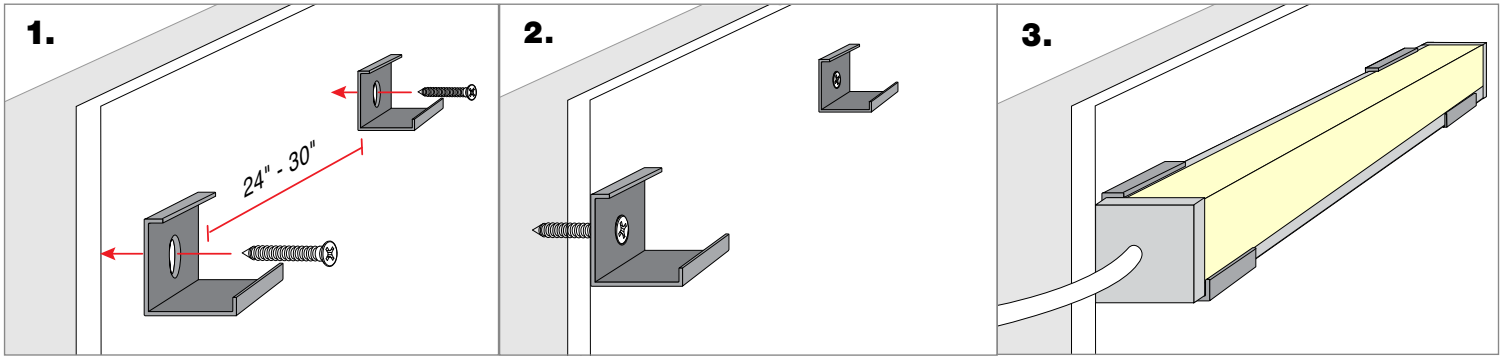

INSTALLATION

Linear Fixtures - TELA

Mounting

NOTE: 2 clips provided for 4' or less;
4 clips provided for greater than 4'

Stainless Steel Clip
(SST-03)

Plastic Clip
(PLC-02)

Screw Mounting

832 Silicone Mounting

NOTE: 832 Silicone use in a well-ventilated area, 832 Silicone sold with Caulking gun. Do not use in any submersible applications.

VHB Mounting

NOTES: • Field modifications must comply with Q-Tran's installation methods otherwise warranty is null and void