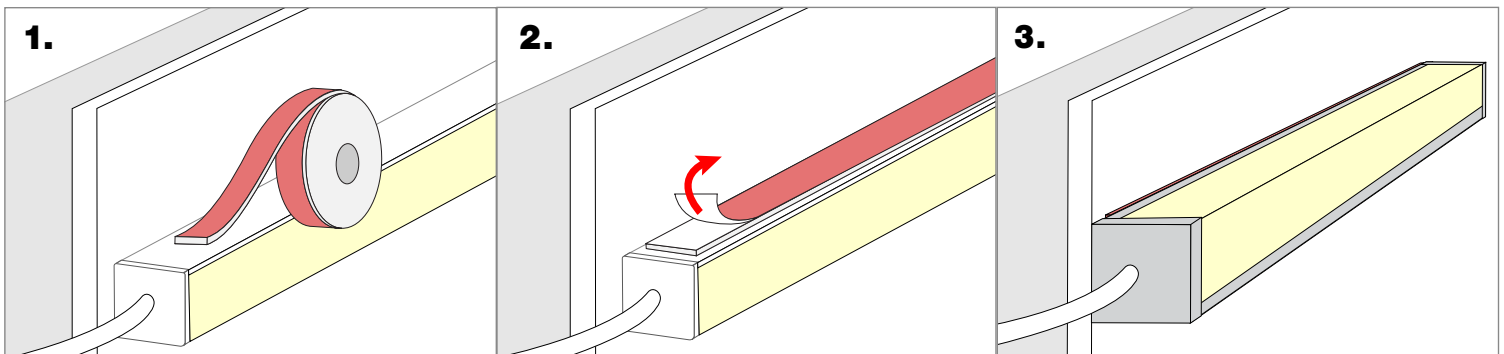

INSTALLATION

Linear Fixtures - TELA

Mounting

NOTE: 2 clips provided for 4' or less;
4 clips provided for greater than 4'

Stainless Steel Clip
(SST-03)

Plastic Clip
(PLC-02)

Screw Mounting

832 Silicone Mounting

NOTE: 832 Silicone use in a well-ventilated area, 832 Silicone sold with Caulking gun. Do not use in any submersible applications.

VHB Mounting

NOTES: • Field modifications must comply with Q-Tran's installation methods otherwise warranty is null and void