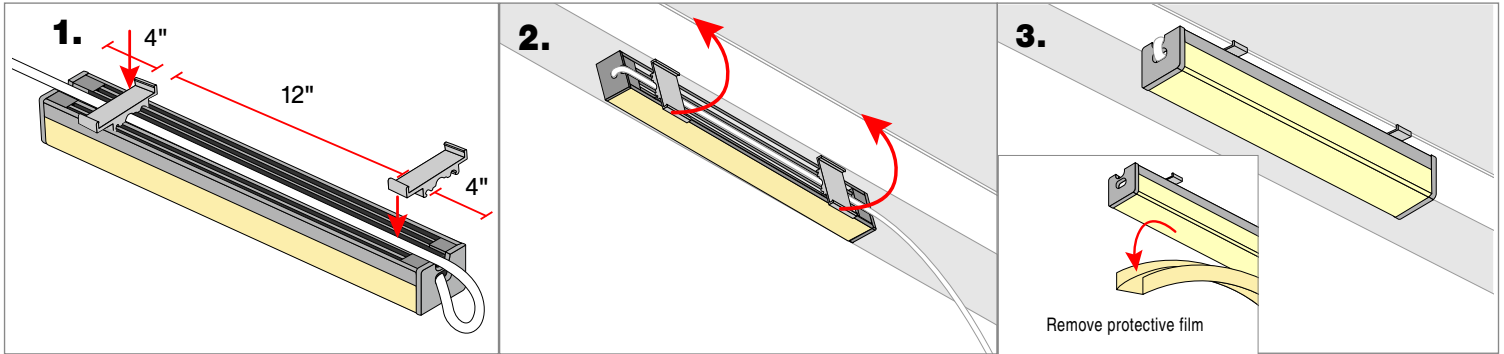

INSTALLATION

EXTRUSION - TRE3

Mounting NOTE: Standard 1"(15/16) grid Clips for drop ceiling
2 clips provided per first 12", 1 clip provided per additional foot

Plastic T-Bar Clip
(PLC-01)

Mounting Clip

Cip on the T-BAR clips 4" inward from each end, and then 12" apart for the full length

Wire Way

To utilize the TRE 3's wire way, pull the wire and insert the TBC-TRE3 clip onto the bottom track to hold the wire down

NOTE: Wireway only works with our outdoor WET RATED wire

NOTES: • Field modifications must comply with Q-Tran's installation methods otherwise warranty is null and void