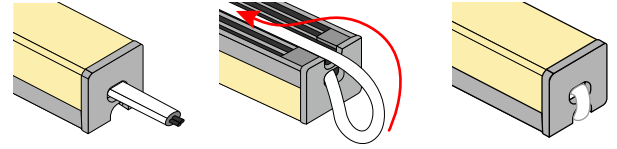

INSTALLATION

EXTRUSION - TRE3

Mounting NOTE: Standard 1"(15/16) grid Clips for drop ceiling
2 clips provided per first 12", 1 clip provided per additional foot

Plastic T-Bar Clip
(PLC-01)

Mounting Clip

Cip on the T-BAR clips 4" inward from each end, and then 12" apart for the full length

Wire Way

To utilize the TRE 3's wire way, pull the wire and insert the TBC-TRE3 clip onto the bottom track to hold the wire down

NOTE: Wireway only works with our outdoor WET RATED wire

NOTES: • Field modifications must comply with Q-Tran's installation methods otherwise warranty is null and void