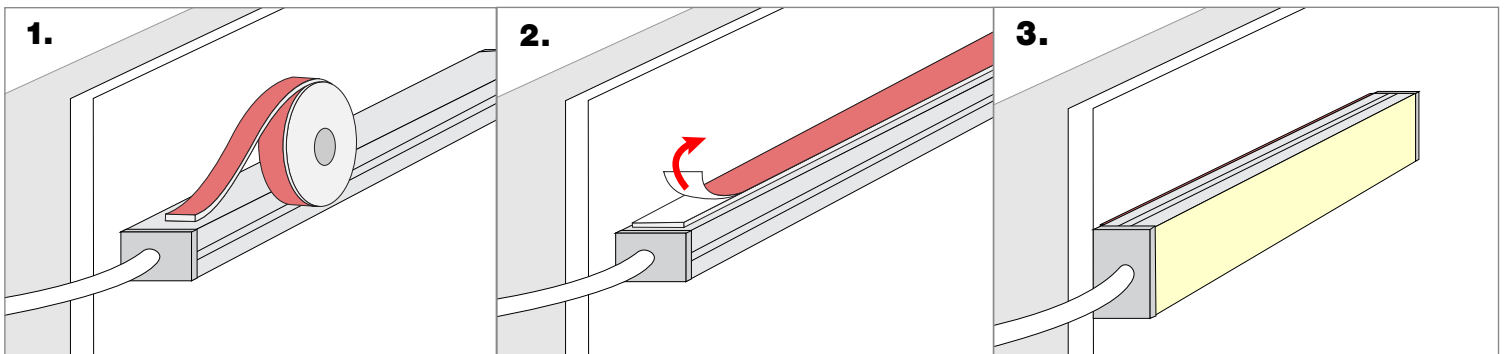

VHB Mounting

NOTES: • Field modifications must comply with Q-Tran's installation methods otherwise warranty is null and void