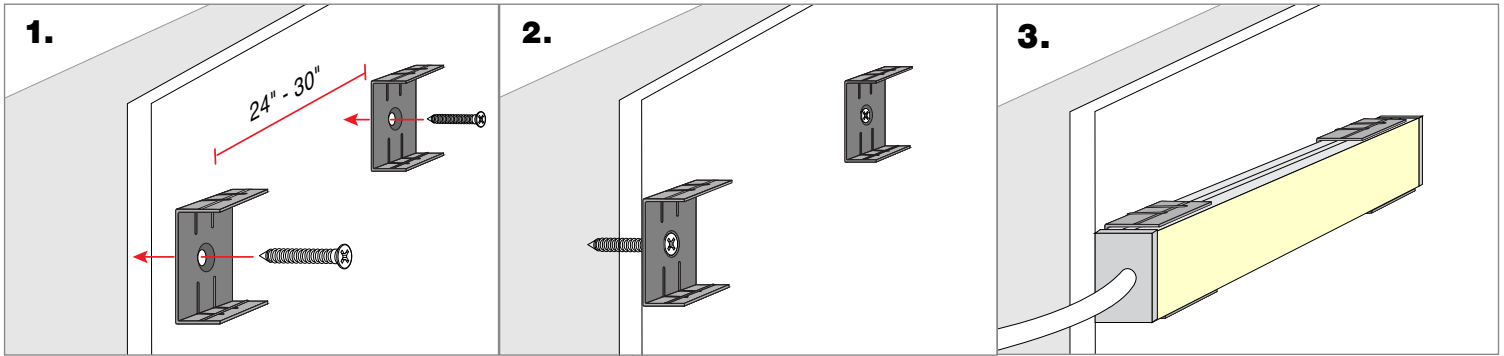

INSTALLATION

Linear Fixtures - WIDE

Mounting NOTE: 2 clips provided for 4' or less;
4 clips provided for greater than 4'

Plastic Clip
(PLC-03)

Screw Mounting

832 Silicone Mounting

NOTE: 832 Silicone use in a well-ventilated area, 832 Silicone sold with Caulking gun. Do not use in any submersible applications.