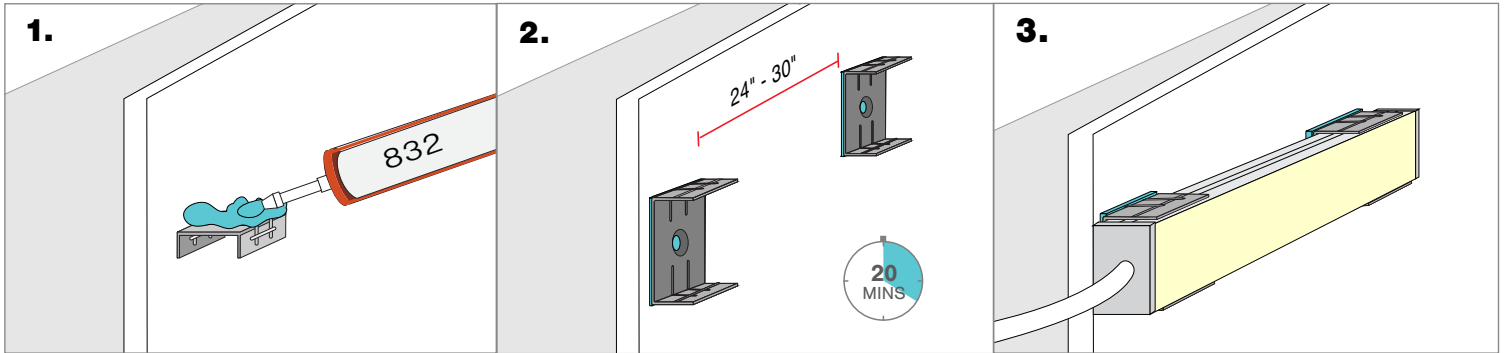

INSTALLATION

Linear Fixtures - WIDE

Mounting NOTE: 2 clips provided for 4' or less;
4 clips provided for greater than 4'

Plastic Clip
(PLC-03)

Screw Mounting

832 Silicone Mounting

NOTE: 832 Silicone use in a well-ventilated area, 832 Silicone sold with Caulking gun. Do not use in any submersible applications.

VHB Mounting

NOTES: • Field modifications must comply with Q-Tran's installation methods otherwise warranty is null and void