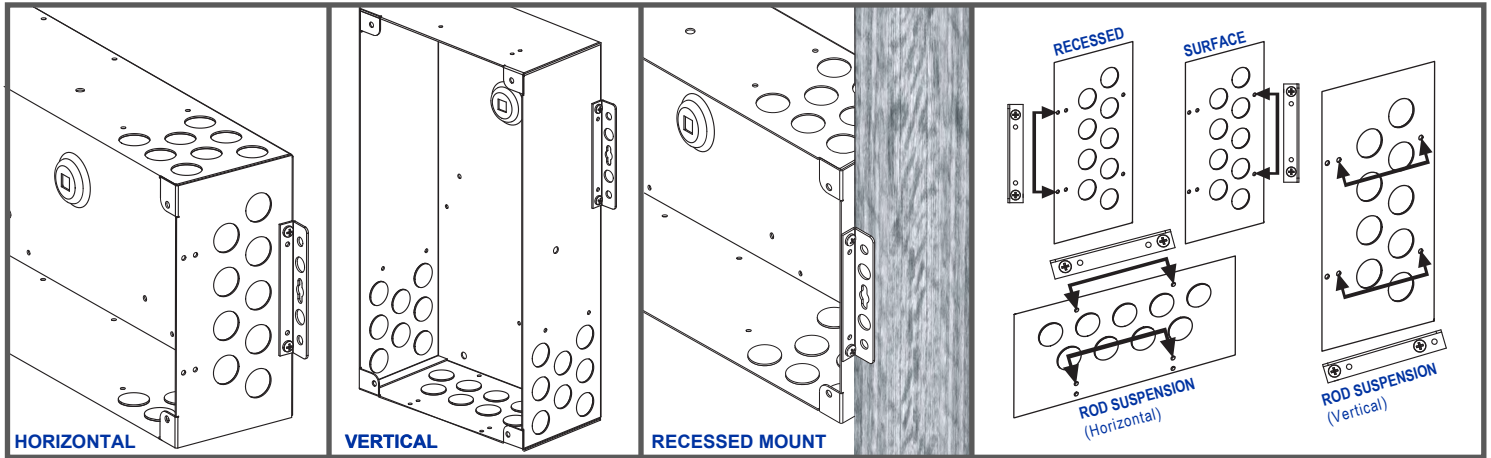

INSTALLATION

LED POWER SUPPLY - QTM-eLED(L)

Housing

ISOMETRIC VIEW

BOTTOM VIEW

0.875" KNOCKOUT 9X
(FOR 1/2" FITTINGS)

NOTE: Bracket can also be mounted (Top & Bottom) for Vertical Mounts.

Mounting Options

NOTE: Rods not included.

INSTALLATION

LED POWER SUPPLY - QTM-eLED(L)

Wiring Diagram