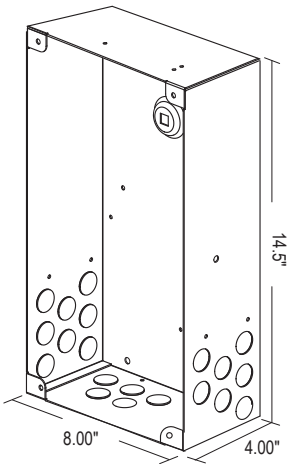

INSTALLATION

LED POWER SUPPLY - QTM-eLED(L)

Housing

ISOMETRIC VIEW

BOTTOM VIEW

0.875" KNOCKOUT 9X
(FOR 1/2" FITTINGS)

NOTE: Bracket can also be mounted (Top & Bottom) for Vertical Mounts.

Mounting Options

NOTE: Rods not included.

INSTALLATION

LED POWER SUPPLY - QTM-eLED(L)

Wiring Diagram