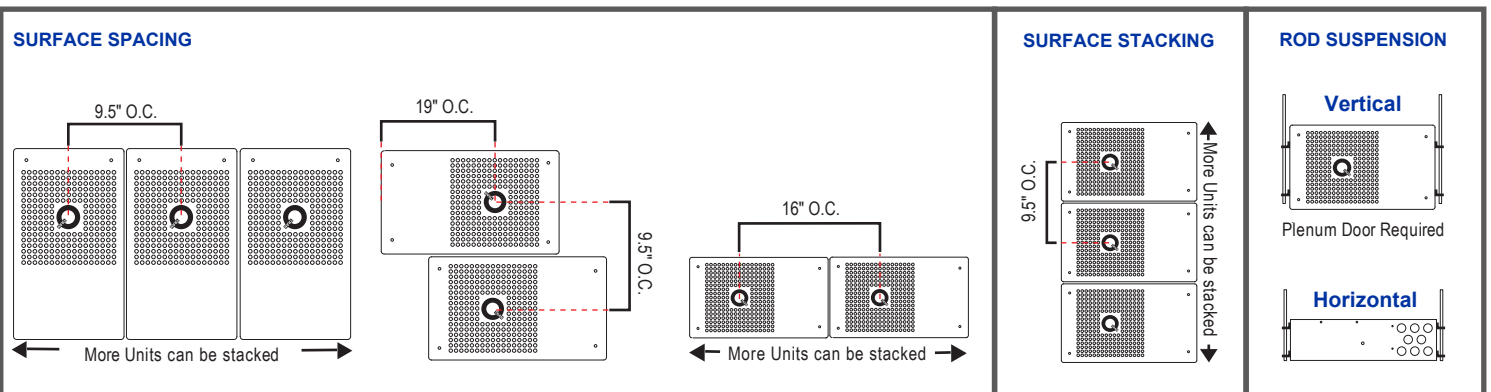

INSTALLATION

LED POWER SUPPLY - QTM-eLED(L)

Housing

ISOMETRIC VIEW

BOTTOM VIEW

0.875" KNOCKOUT 9X
(FOR 1/2" FITTINGS)

NOTE: Bracket can also be mounted (Top & Bottom) for Vertical Mounts.

Mounting Options

NOTE: Rods not included.

INSTALLATION

LED POWER SUPPLY - QTM-eLED(L)

Wiring Diagram