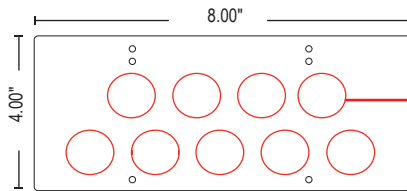

INSTALLATION

LED POWER SUPPLY - QTM-eLED(L)

Housing

ISOMETRIC VIEW

BOTTOM VIEW

0.875" KNOCKOUT 9X
(FOR 1/2" FITTINGS)

NOTE: Bracket can also be mounted (Top & Bottom) for Vertical Mounts.

Mounting Options

NOTE: Rods not included.

INSTALLATION

LED POWER SUPPLY - QTM-eLED(L)

Wiring Diagram