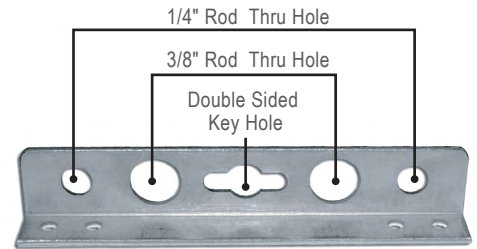

INSTALLATION

LED POWER SUPPLY - QTM-eLED(L)

Housing

ISOMETRIC VIEW

BOTTOM VIEW

0.875" KNOCKOUT 9X
(FOR 1/2" FITTINGS)

NOTE: Bracket can also be mounted (Top & Bottom) for Vertical Mounts.

Mounting Options

NOTE: Rods not included.

INSTALLATION

LED POWER SUPPLY - QTM-eLED(L)

Wiring Diagram