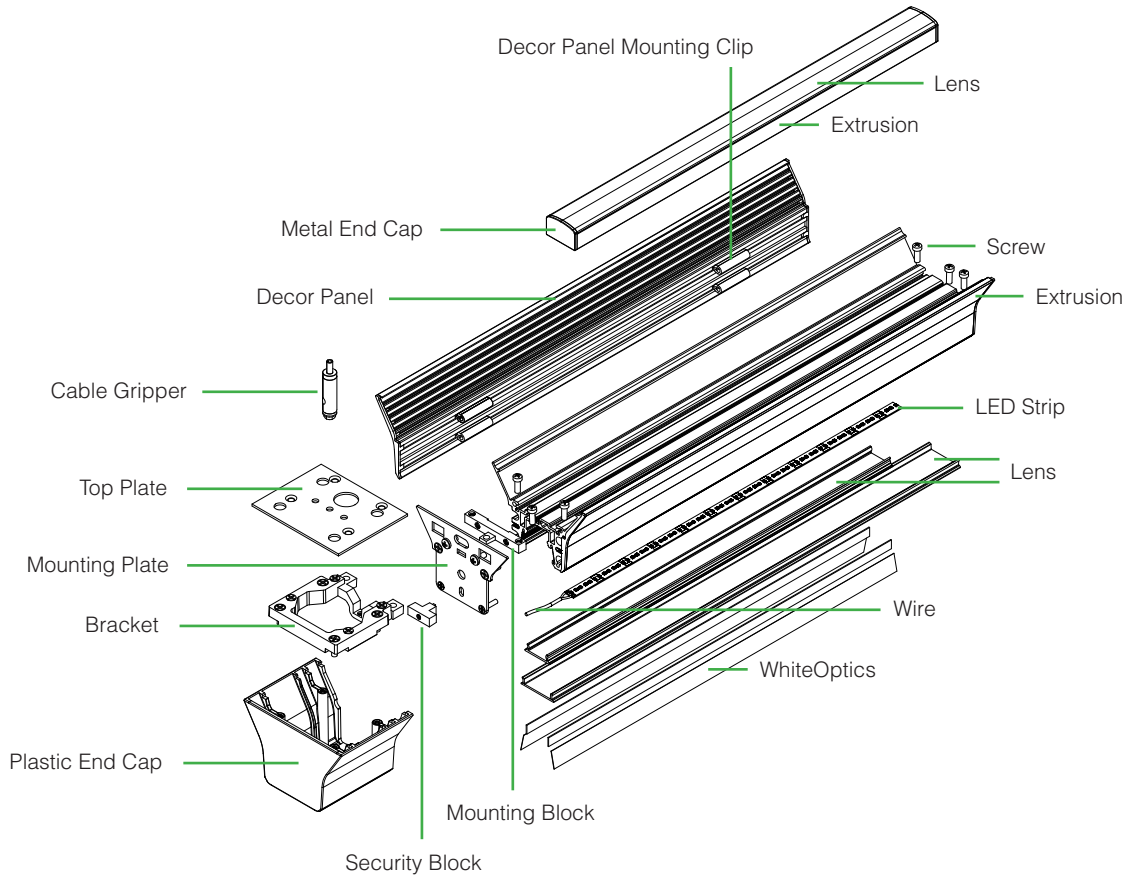

MATERIAL RECYCLING BOOM

You may be done with your products, but chances are they still have more to give. Follow these instructions to break down and sort recyclable components. Check with local recycling collection to ensure they accept the materials listed below.

Additionally, Q-Tran offers a Takeback Program. Contact factory for information.

Lenses
Plastic End Caps
Decor Panel Mounting Clips

LED Strips
Wires

Extrusions
Decor Panels
Metal End Caps
Brackets
Security Blocks
Mounting Blocks

Top Plates
Cable Grippers
Mounting Plates
Screws

PAP
WhiteOptics