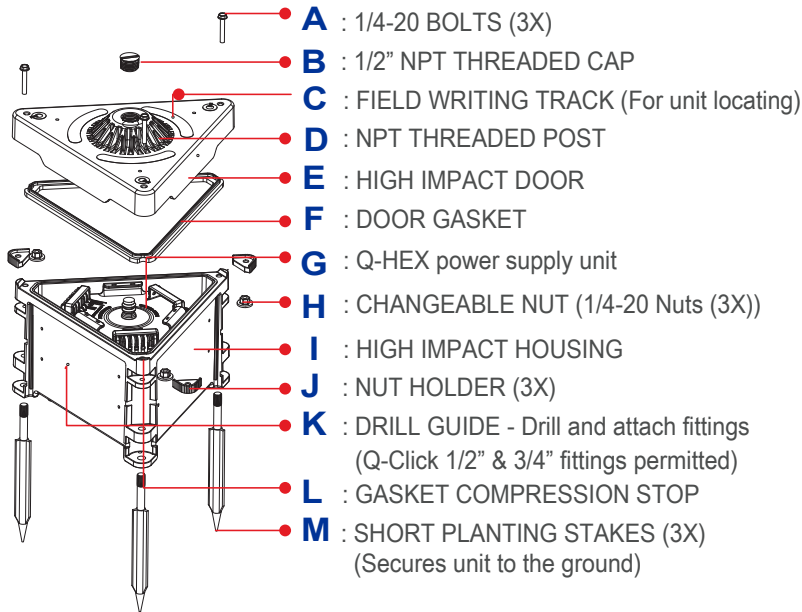

Options

EXCAVATE (Dig Hole)

Dig 12" x 12" x 12" hole that housing will fit inside as shown. Bury Q-Trix-B160 with 2" top exposed.

*see the Q-Trix installation instructions for further detail.

HOUSING INSTALLATION

- Used with Q-HEX Power Supply Unit

SPLICE J-BOX

- Use water tight connectors Ex: Q-Click MST/NPT connectors. (Connectors sold separately)

***see the cut sheet for the Q-Cliks and Q-Wire

Details