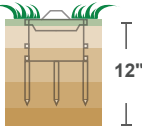

### Dimensions

- Housing Dimensions:
  - Enclosure: 9.75"L x 5.5"H
  - Door: 10.00"L x 10.00"W
- 160 cubic inches
- Triangular Shape with ground stakes
- Splice box or direct burial housing
- Rated for in-ground, wet, or dry locations
- 1/2" knockout for mounting fixture
- Points for through wiring to other fixtures
- Modular, allowing for scaling up or down the power supply
- Standards
  - Landscape Lighting
    - : CSA C22.2 No. 250.7-07 Extra-low-voltage Landscape Lighting Systems
    - : UL 1838 Low Voltage Landscape Lighting Systems
  - Low Voltage Lighting
    - : CSA C22.2 No. 250.0-08 Luminaires
    - : UL 2108 Low Voltage Lighting Systems

#### EXCAVATE (Dig Hole)

TOP VIEW  
(Hole Length & Width)

SIDE VIEW  
(Hole Depth)

Dig 12" x 12" x 12" hole that housing will fit inside as shown. Bury Q-Trix-B160 with 2" top exposed.

Mount Lighting Fixture:  
Path or Accent Light