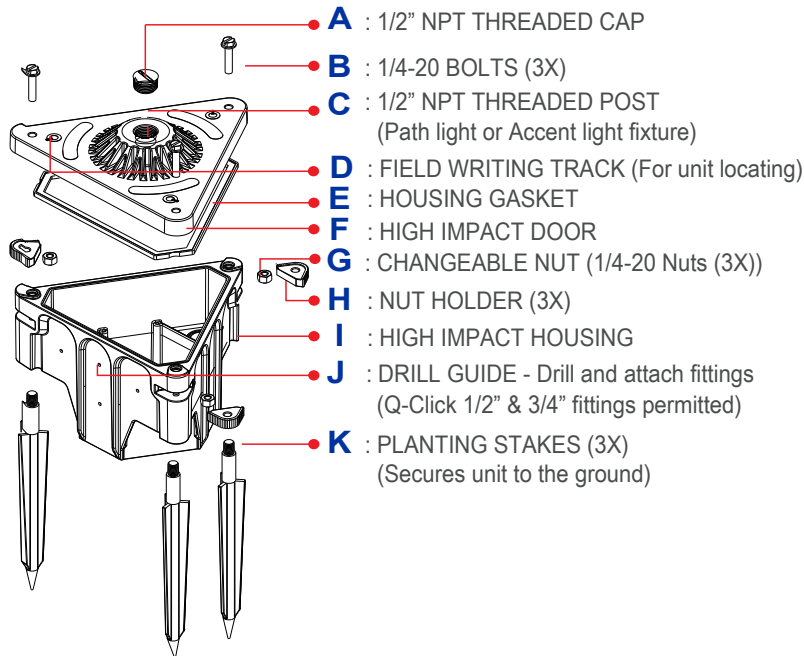

Options

EXCAVATE (Dig Hole)

Dig 10" x 10" x 12" hole that housing will fit inside as shown. Bury Q-Trix-R50 with 2" top exposed.

*see the Q-Trix-R50 install instructions for further detail.

HOUSING INSTALLATION

- Used with Q-Hex-Mini Power Supply Unit

SPLICE J-BOX

- Use water tight connectors Ex: Q-Click MST/NPT connectors. (Connectors sold separately)
- ***see the cut sheet for the Q-Clicks and Q-Wire

Details