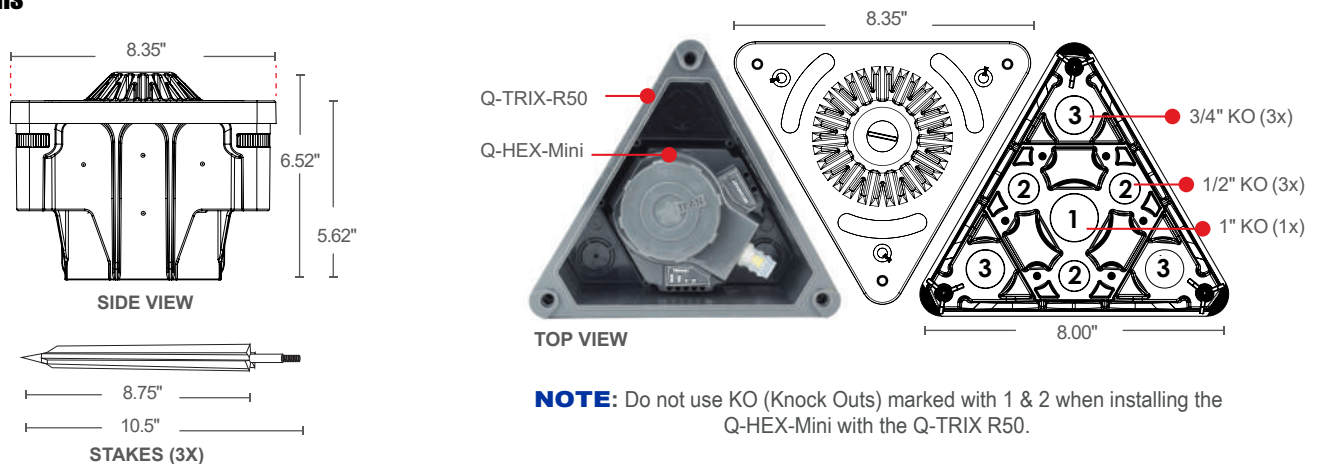

Q-TRIX-R50

Accessories - Power Supplies

Q-Tran's Q-TRIX-R50 is a 50 cubic inch direct burial splice box or housing for the Q-HEX-mini. It is triangular in shape and comes with 3 stakes to allow for a secure ground installation. The tripod design, with built in power supply, provides the perfect solution for smaller scale landscape lighting applications, or larger jobs where better control of zones is required. the Q-TRIX-R50 comes with a 1/2" knockout for mounting a fixture and multiple knockouts for through wiring to other fixtures when using our custom designed Q-CLIK's, inserts and Q-Wire. (see Q-HEX-mini cut sheet for specifications)

Part Number Builder

Product	Model
Q-TRIX	R50

Dimensions

- Housing Dimensions:
 - Enclosure: 8.00"L x 5.62"H
 - Door: 8.35"L x 8.35"W
 - Knockouts: 7
- 50 cubic inches
- Triangular Shape
- 3 stakes for secure mounting
- Rated for in-ground, wet, or dry locations
- Optional wall mount plate
- 3/4"(3x), 1/2"(3x) and 1"(1x) knockouts
- Ability to mount a landscape fixture
- Ability to house Q-Hex-Mini power supply
- Standards
 - Landscape Lighting
 - : CSA C22.2 No. 250.7-07 Extra-low-voltage Landscape Lighting Systems
 - : UL 1838 Low Voltage Landscape Lighting Systems
 - Low Voltage Lighting
 - : CSA C22.2 No. 250.0-08 Luminaires
 - : UL 2108 Low Voltage Lighting Systems

Options

EXCAVATE (Dig Hole)

TOP VIEW
(Hole Length & Width)

SIDE VIEW
(Hole Depth)

Dig 10" x 10" x 12" hole that housing will fit inside as shown. Bury Q-Trix-R50 with 2" top exposed.

Mount Lighting Fixture:
Path or Accent
Light Fixture

*see the Q-Trix-R50 install instructions for further detail.

HOUSING INSTALLATION

- Used with Q-Hex-Mini Power Supply Unit

SPLICE J-BOX

- Use water tight connectors Ex: Q-Click MST/NPT connectors. (Connectors sold separately)
- ***see the cut sheet for the Q-Clicks and Q-Wire