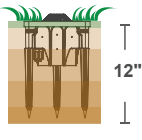

Q-TRIX-R50

Accessories - Power Supplies

Q-Tran's Q-TRIX-R50 is a 50 cubic inch direct burial splice box or housing for the Q-HEX-mini. It is triangular in shape and comes with 3 stakes to allow for a secure ground installation. The tripod design, with built in power supply, provides the perfect solution for smaller scale landscape lighting applications, or larger jobs where better control of zones is required. the Q-TRIX-R50 comes with a 1/2" knockout for mounting a fixture and multiple knockouts for through wiring to other fixtures when using our custom designed Q-CLIK's, inserts and Q-Wire. (see Q-HEX-mini cut sheet for specifications)

Part Number Builder

Product	Model
Q-TRIX	R50

Dimensions

- Housing Dimensions:
 - Enclosure: 8.00"L x 5.62"H
 - Door: 8.35"L x 8.35"W
 - Knockouts: 7
- 50 cubic inches
- Triangular Shape
- 3 stakes for secure mounting
- Rated for in-ground, wet, or dry locations
- Optional wall mount plate
- 3/4"(3x), 1/2"(3x) and 1"(1x) knockouts
- Ability to mount a landscape fixture
- Ability to house Q-Hex-Mini power supply
- Standards
 - Landscape Lighting
 - : CSA C22.2 No. 250.7-07 Extra-low-voltage Landscape Lighting Systems
 - : UL 1838 Low Voltage Landscape Lighting Systems
 - Low Voltage Lighting
 - : CSA C22.2 No. 250.0-08 Luminaires
 - : UL 2108 Low Voltage Lighting Systems

Options

EXCAVATE (Dig Hole)

TOP VIEW
(Hole Length & Width)

SIDE VIEW
(Hole Depth)

Dig 10" x 10" x 12" hole that housing will fit inside as shown. Bury Q-Trix-R50 with 2" top exposed.

Mount Lighting Fixture:
Path or Accent
Light Fixture