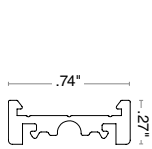

### Dimensions

Profile with flat lens

Profile with hidden stainless steel mounting clip

Profile with plastic T-Bar mounting clip

### Mounting

Hidden stainless steel clip

2 clips provided for 4' or less; 4 clips provided for greater than 4'

Plastic T-Bar clip

Standard 1" (15/16) grid clips  
2 clips provided per first 12",  
1 clip provided per additional foot

### Length (in) Add to nominal LED length for fixture length