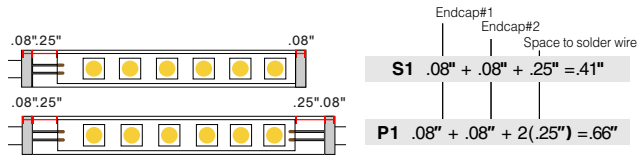

Compatible Strips

	STATIC WHITE (SW)		STATIC WHITE HE	STATIC WHITE HE+	DYNAMIC WHITE (DW)	DYNAMIC WHITE HE	STATIC COLOR (SC)	RGB	RGBW
	1.5 3.0 4.0 5.0	6.0 7.5	1.5 3.0 6.0 9.0	3.0 6.0	6.0	3.0 5.0 8.0	5.0	6.0	6.0
DRY	✓	✓	✓ Not compatible with 9.0	✓	✓	✓ Not compatible with 8.0	✓	✓	✓
DMP	✓		✓ Not compatible with 9.0		✓	✓ Not compatible with 8.0	✓	✓	✓
ENC									
WET	✓						✓		

Length (in) Add to nominal LED length for fixture length