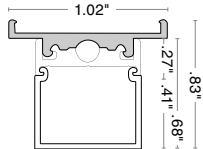

### Dimensions

Profile with flat lens

Profile with hidden stainless steel mounting clip

Profile with plastic T-Bar mounting clip

### Mounting

Hidden stainless steel clip

2 clips provided for 4' or less; 4 clips provided for greater than 4'

Plastic T-Bar clip

Standard 1" (15/16) grid clips  
2 clips provided per first 12",  
1 clip provided per additional foot