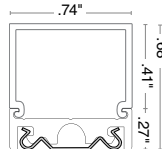

### Dimensions

Profile with flat lens

Profile with hidden stainless steel mounting clip

Profile with plastic T-Bar mounting clip

### Mounting

Hidden stainless steel clip

2 clips provided for 4' or less; 4 clips provided for greater than 4'

Plastic T-Bar clip

Standard 1" (15/16) grid clips  
2 clips provided per first 12",  
1 clip provided per additional foot