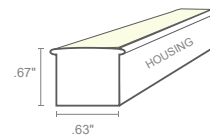

The FLEX Square Dynamic White Pool & Spa is available in PVC construction, in color temperatures from 2200K to 5700K and is submersible rated (IP68).

Color Temperature (CCT)

Housing Color

Dimensions

VB: Vertical Bending

BEAM ANGLE

11.81" bending radius

HB: Horizontal Bending

Lead Wire Length (ft)

LED Load (W)	Max Recommended Lead Length (ft) 18AWG
20W	160
30W	95
40W	70
50W	55
60W	45
80W	30
100W	16

Part Number Builder

Product	Series	CCT	Bend Direction	CRI	Watts/ft	Connector In	Connector In Orientation	Connector In Wire Length	Connector Out	Connector Out Orientation	Connector Out Wire Length	Illuminated Length (in)
FLS-DW-PS	P	22/57		80	3.6	DIM			DIM			
FLS-DW-PS	P	22/57	VB	80	3.6	DIM	FC BC SCL SCR	15' 30' 50' 100'	DIM	FC BC SCL SCR EC	15' 30' 50' 100' N/A	2.19" increments
FLEX Square Dynamic White Pool & Spa (IP68)		2200K/5700K	Vertical Bend			Dual Injected-Molded			Dual Injected-Molded			Nominal max length: 26'
Voltage: 24 VDC			Horizontal Bend									