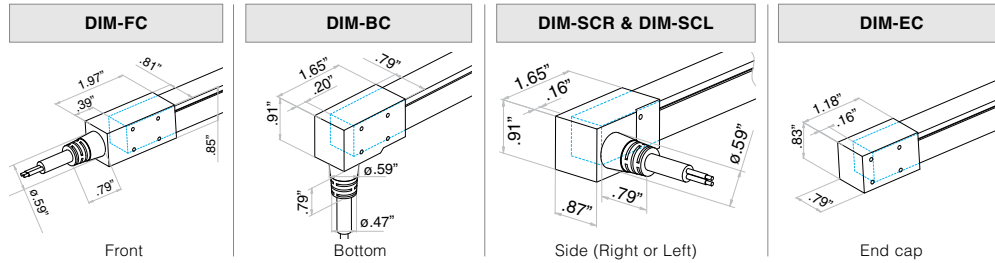

- Product length = illuminated length + connector length
- For factory assembled connector information, see page 2
- For compatible power supplies, see page 2
- For extrusion options, see page 2 (sold separately)
- *Used in conjunction with Connector/Orientation Out

FLEX-SQUARE

FLEX Light: Dynamic White Pool & Spa

Dual Injected Molded Connector - IP68

DUAL INJECTED-MOLDED CONNECTOR - IP68 | PVC

Compatible Power Supplies See website for additional power supply options

Compatible Extrusions and Clips

NOTE: Field cuttable. 1.5" length acts as a clip when used.

FLS-NONL-PL: Non self-locking plastic profile

Finish: Clear

Available lengths: 1.5", 19.75", 39.5", 79"