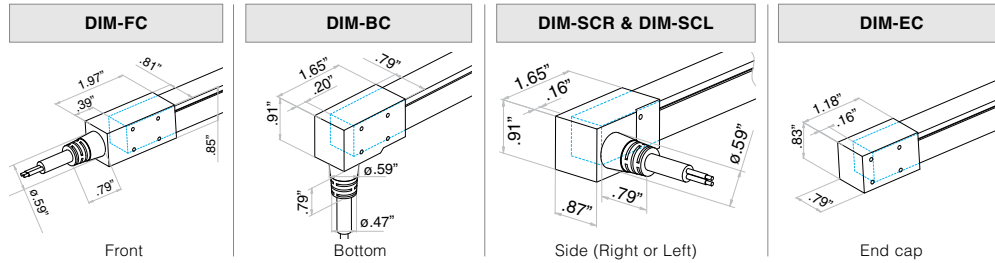

FLEX-SQUARE

FLEX Light: Static Color Pool & Spa

Dual Injected Molded Connector - IP68

DUAL INJECTED-MOLDED CONNECTOR - IP68 | PVC