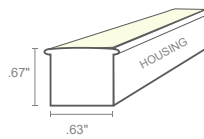

## Dimensions

BEAM ANGLE

11.81° bending radius

VB: Vertical Bending

HB: Horizontal Bending