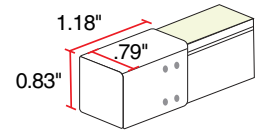

FLEX-SQUARE

FLEX iQ68: Pool & Spa

Compatible Extrusions

iQA-FLS-PS: Non self-locking plastic profile

Available lengths: 19.75", 39.5", 79"

Dimensions: 0.59" x 0.92" x 0.79"

Material: Plastic

Screws: 0.72" x 0.27"

DIMBC

Length = 15', 30', 50', 100'

Bottom

DIMSC

Right (R) Left (L)

Length = 15', 30', 50', 100'

Side

DIMEC