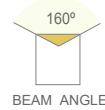

Dimensions

11.81" bending radius

VB: Vertical Bending

HB: Horizontal Bending

Part Number Builder

Rated	CCT - Lumens/CRI	Series	Bend Direction	CRI	W/ft	Connector/ Wire In	Connector/ Wire Out	Illuminated Length (in)
iQ68 Voltage: 24 VDC		FLS-PS		80	3.3			
	^ 27 - 2700K **/** 30 - 3000K 165/81 35 - 3500K **/** 40 - 4000K **/**	^ FLS-PS FLEX Square Pool & Spa	^ VB HB	^ 80	^ 3.3	^ DIMFC-15 - Front-15' DIMFC-30 - Front-30' DIMFC-50 - Front-50' DIMFC-100 - Front-100' DIMBC-15 - Back-15' DIMBC-30 - Back-30' DIMBC-50 - Back-50' DIMBC-100 - Back-100' DIMSC-15 - Side-15' DIMSC-30 - Side-30' DIMSC-50 - Side-50' DIMSC-100 - Side-100'	^ DIMFC-15 - Front-15' DIMFC-30 - Front-30' DIMFC-50 - Front-50' DIMFC-100 - Front-100' DIMBC-15 - Back-15' DIMBC-30 - Back-30' DIMBC-50 - Back-50' DIMBC-100 - Back-100' DIMSC-15 - Side-15' DIMSC-30 - Side-30' DIMSC-50 - Side-50' DIMSC-100 - Side-100' DIMEC - Endcap	^ 2.19" increments Nominal max length: 26'

- 2 year warranty
- IP68 Pool & Spa rated
- Ambient temperature: -4°F ~ +113°F
- UV & Flame resistant construction
- Uniform & even light source w/no LED "hotspots"
- PVC construction
- Max run/reel length: 26ft