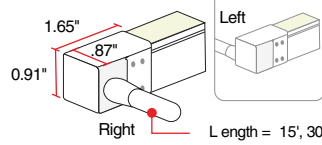

Dimensions

11.81" bending radius

VB: Vertical Bending

HB: Horizontal Bending

Part Number Builder

Rated	CCT - Lumens/CRI	Series	Bend Direction	CRI	W/ft	Connector/ Wire In	Connector/ Wire Out	Illuminated Length (in)
iQ68 Voltage: 24 VDC		FLS-PS		80	3.3			
	^ 27 - 2700K **/** 30 - 3000K 165/81 35 - 3500K **/** 40 - 4000K **/**	^ FLS-PS FLEX Square Pool & Spa	^ VB HB	^ 80	^ 3.3	^ DIMFC-15 - Front-15' DIMFC-30 - Front-30' DIMFC-50 - Front-50' DIMFC-100 - Front-100' DIMBC-15 - Back-15' DIMBC-30 - Back-30' DIMBC-50 - Back-50' DIMBC-100 - Back-100' DIMSC-15 - Side-15' DIMSC-30 - Side-30' DIMSC-50 - Side-50' DIMSC-100 - Side-100'	^ DIMFC-15 - Front-15' DIMFC-30 - Front-30' DIMFC-50 - Front-50' DIMFC-100 - Front-100' DIMBC-15 - Back-15' DIMBC-30 - Back-30' DIMBC-50 - Back-50' DIMBC-100 - Back-100' DIMSC-15 - Side-15' DIMSC-30 - Side-30' DIMSC-50 - Side-50' DIMSC-100 - Side-100' DIMEC - Endcap	^ 2.19" increments Nominal max length: 26'

FLEX-SQUARE

FLEX iQ68: Pool & Spa

Compatible Extrusions

iQA-FLS-PS: Non self-locking plastic profile

Available lengths: 19.75", 39.5", 79"

Dimensions: 0.59" x 0.92" x 0.79"

Material: Plastic

Screws: 0.72" x 0.27"

DIMBC

Length = 15', 30', 50', 100'

Bottom

DIMSC

Right (R) Left (L)

Length = 15', 30', 50', 100'

Side

DIMEC