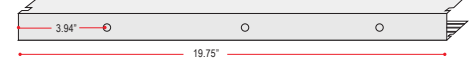

Bottom view