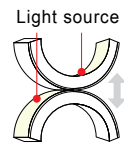

Dimensions

11.81" bending radius

VB: Vertical Bending

HB: Horizontal Bending

Part Number Builder

Rated	CCT - Lumens/CRI	Series	Bend Direction	CRI	W/ft	Connector/ Wire In	Connector/ Wire Out	Illuminated Length (in)
iQ68 Voltage: 24 VDC		FLS-PS		80	3.3			
	^ 27 - 2700K **/** 30 - 3000K 165/81 35 - 3500K **/** 40 - 4000K **/**	^ FLS-PS FLEX Square Pool & Spa	^ VB HB	^ 80	^ 3.3	^ DIMFC-15 - Front-15' DIMFC-30 - Front-30' DIMFC-50 - Front-50' DIMFC-100 - Front-100' DIMBC-15 - Back-15' DIMBC-30 - Back-30' DIMBC-50 - Back-50' DIMBC-100 - Back-100' DIMSC-15 - Side-15' DIMSC-30 - Side-30' DIMSC-50 - Side-50' DIMSC-100 - Side-100'	^ DIMFC-15 - Front-15' DIMFC-30 - Front-30' DIMFC-50 - Front-50' DIMFC-100 - Front-100' DIMBC-15 - Back-15' DIMBC-30 - Back-30' DIMBC-50 - Back-50' DIMBC-100 - Back-100' DIMSC-15 - Side-15' DIMSC-30 - Side-30' DIMSC-50 - Side-50' DIMSC-100 - Side-100' DIMEC - Endcap	^ 2.19" increments Nominal max length: 26'

FLEX-SQUARE

FLEX iQ68: Pool & Spa

Compatible Extrusions

iQA-FLS-PS: Non self-locking plastic profile

Available lengths: 19.75", 39.5", 79"

Dimensions: 0.59" x 0.92" x 0.79"

Material: Plastic

Screws: 0.72" x 0.27"