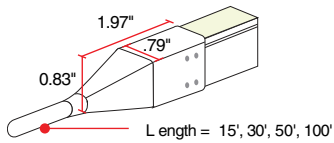

Dimensions

11.81" bending radius

VB: Vertical Bending

HB: Horizontal Bending

Part Number Builder

Rated	CCT - Lumens/CRI	Series	Bend Direction	CRI	W/ft	Connector/ Wire In	Connector/ Wire Out	Illuminated Length (in)
iQ68 Voltage: 24 VDC		FLS-PS		80	3.3			
	^ 27 - 2700K **/** 30 - 3000K 165/81 35 - 3500K **/** 40 - 4000K **/**	^ FLS-PS FLEX Square Pool & Spa	^ VB HB	^ 80	^ 3.3	^ DIMFC-15 - Front-15' DIMFC-30 - Front-30' DIMFC-50 - Front-50' DIMFC-100 - Front-100' DIMBC-15 - Back-15' DIMBC-30 - Back-30' DIMBC-50 - Back-50' DIMBC-100 - Back-100' DIMSC-15 - Side-15' DIMSC-30 - Side-30' DIMSC-50 - Side-50' DIMSC-100 - Side-100'	^ DIMFC-15 - Front-15' DIMFC-30 - Front-30' DIMFC-50 - Front-50' DIMFC-100 - Front-100' DIMBC-15 - Back-15' DIMBC-30 - Back-30' DIMBC-50 - Back-50' DIMBC-100 - Back-100' DIMSC-15 - Side-15' DIMSC-30 - Side-30' DIMSC-50 - Side-50' DIMSC-100 - Side-100' DIMEC - Endcap	^ 2.19" increments Nominal max length: 26'

FLEX-SQUARE

FLEX iQ68: Pool & Spa

Compatible Extrusions

iQA-FLS-PS: Non self-locking plastic profile

Available lengths: 19.75", 39.5", 79"

Dimensions: 0.59" x 0.92" x 0.79"

Material: Plastic

Screws: 0.72" x 0.27"

Side view

Bottom view

Flex LED

Connectors

DUAL INJECTION-MOLDED CONNECTOR

DIMFC

Length = 15', 30', 50', 100'

Front

DIMBC

Length = 15', 30', 50', 100'

Bottom

DIMSC

Right (R) Left (L)

Length = 15', 30', 50', 100'

Side

DIMEC