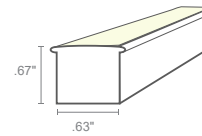

Dimensions

11.81" bending radius

VB: Vertical Bending

HB: Horizontal Bending

Part Number Builder

Rated	CCT - Lumens/CRI	Series	Bend Direction	CRI	W/ft	Connector/ Wire In	Connector/ Wire Out	Illuminated Length (in)
iQ68 Voltage: 24 VDC		FLS-PS		80	3.3			
	^ 27 - 2700K **/** 30 - 3000K 165/81 35 - 3500K **/** 40 - 4000K **/**	^ FLS-PS FLEX Square Pool & Spa	^ VB HB	^ 80	^ 3.3	^ DIMFC-15 - Front-15' DIMFC-30 - Front-30' DIMFC-50 - Front-50' DIMFC-100 - Front-100' DIMBC-15 - Back-15' DIMBC-30 - Back-30' DIMBC-50 - Back-50' DIMBC-100 - Back-100' DIMSC-15 - Side-15' DIMSC-30 - Side-30' DIMSC-50 - Side-50' DIMSC-100 - Side-100'	^ DIMFC-15 - Front-15' DIMFC-30 - Front-30' DIMFC-50 - Front-50' DIMFC-100 - Front-100' DIMBC-15 - Back-15' DIMBC-30 - Back-30' DIMBC-50 - Back-50' DIMBC-100 - Back-100' DIMSC-15 - Side-15' DIMSC-30 - Side-30' DIMSC-50 - Side-50' DIMSC-100 - Side-100' DIMEC - Endcap	^ 2.19" increments Nominal max length: 26'