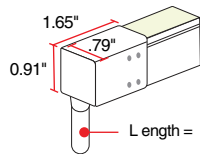

Dimensions

11.81" bending radius

VB: Vertical Bending

HB: Horizontal Bending

Part Number Builder

Rated	CCT - Lumens/CRI	Series	Bend Direction	CRI	W/ft	Connector/ Wire In	Connector/ Wire Out	Illuminated Length (in)
iQ68 Voltage: 24 VDC		FLS-PS		80	3.3			
	^ 27 - 2700K **/** 30 - 3000K 165/81 35 - 3500K **/** 40 - 4000K **/**	^ FLS-PS FLEX Square Pool & Spa	^ VB HB	^ 80	^ 3.3	^ DIMFC-15 - Front-15' DIMFC-30 - Front-30' DIMFC-50 - Front-50' DIMFC-100 - Front-100' DIMBC-15 - Back-15' DIMBC-30 - Back-30' DIMBC-50 - Back-50' DIMBC-100 - Back-100' DIMSC-15 - Side-15' DIMSC-30 - Side-30' DIMSC-50 - Side-50' DIMSC-100 - Side-100'	^ DIMFC-15 - Front-15' DIMFC-30 - Front-30' DIMFC-50 - Front-50' DIMFC-100 - Front-100' DIMBC-15 - Back-15' DIMBC-30 - Back-30' DIMBC-50 - Back-50' DIMBC-100 - Back-100' DIMSC-15 - Side-15' DIMSC-30 - Side-30' DIMSC-50 - Side-50' DIMSC-100 - Side-100' DIMEC - Endcap	^ 2.19" increments Nominal max length: 26'

FLEX-SQUARE

FLEX iQ68: Pool & Spa

Compatible Extrusions

iQA-FLS-PS: Non self-locking plastic profile

Available lengths: 19.75", 39.5", 79"

Dimensions: 0.59" x 0.92" x 0.79"

Material: Plastic

Screws: 0.72" x 0.27"

Side view

Bottom view

Flex LED

Connectors

DUAL INJECTION-MOLDED CONNECTOR

DIMFC

Length = 15', 30', 50', 100'

Front

DIMBC

Length = 15', 30', 50', 100'

Bottom

DIMSC

Right (R) Left (L)

Length = 15', 30', 50', 100'

Side

DIMEC