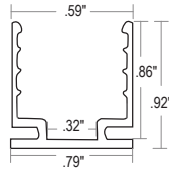

Dimensions

11.81" bending radius

VB: Vertical Bending

HB: Horizontal Bending

Part Number Builder

Rated	CCT - Lumens/CRI	Series	Bend Direction	CRI	W/ft	Connector/ Wire In	Connector/ Wire Out	Illuminated Length (in)
iQ68 Voltage: 24 VDC		FLS-PS		80	3.3			
	^ 27 - 2700K **/** 30 - 3000K 165/81 35 - 3500K **/** 40 - 4000K **/**	^ FLS-PS FLEX Square Pool & Spa	^ VB HB	^ 80	^ 3.3	^ DIMFC-15 - Front-15' DIMFC-30 - Front-30' DIMFC-50 - Front-50' DIMFC-100 - Front-100' DIMBC-15 - Back-15' DIMBC-30 - Back-30' DIMBC-50 - Back-50' DIMBC-100 - Back-100' DIMSC-15 - Side-15' DIMSC-30 - Side-30' DIMSC-50 - Side-50' DIMSC-100 - Side-100'	^ DIMFC-15 - Front-15' DIMFC-30 - Front-30' DIMFC-50 - Front-50' DIMFC-100 - Front-100' DIMBC-15 - Back-15' DIMBC-30 - Back-30' DIMBC-50 - Back-50' DIMBC-100 - Back-100' DIMSC-15 - Side-15' DIMSC-30 - Side-30' DIMSC-50 - Side-50' DIMSC-100 - Side-100' DIMEC - Endcap	^ 2.19" increments Nominal max length: 26'

FLEX-SQUARE

FLEX iQ68: Pool & Spa

Compatible Extrusions

iQA-FLS-PS: Non self-locking plastic profile

Available lengths: 19.75", 39.5", 79"

Dimensions: 0.59" x 0.92" x 0.79"

Material: Plastic

Screws: 0.72" x 0.27"

Side view

Bottom view

Flex LED

Connectors

DUAL INJECTION-MOLDED CONNECTOR

DIMFC

Length = 15', 30', 50', 100'

Front

DIMBC

Length = 15', 30', 50', 100'

Bottom

DIMSC

Right (R) Left (L)

Length = 15', 30', 50', 100'

Side

DIMEC