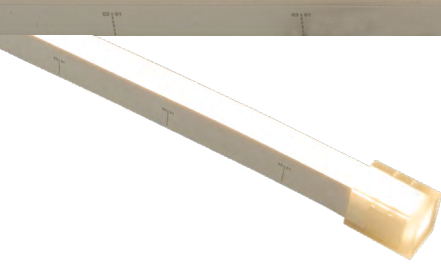

FLEX-SQUARE

FLEX iQ68: Pool & Spa

The FLEX series is the ideal LED for architectural spaces where the light will be in direct view. As the name implies, these LED lights are flexible and can be easily molded into different curvatures. The enclosure and the lens allow for a perfect monochromatic light source with no hot spots. All of Q-Tran's FLEX series lights are made with high-quality SMD LED chips, are UV- and flame-resistant, and are extremely energy-efficient.

The FLEX Square Pool & Spa is available in white in a variety of different color temperatures and is submersible rated.

Technical Information

CCT	Lumen/ft	Luminous Efficacy	CRI Ra	CRI R9	TM30 Rf	TM30 Rg
● 2700K	**	**	**	**	**	**
● 3000K	165	50 Lm/W	81	16	81	97
● 3500K	**	**	**	**	**	**
○ 4000K	**	**	**	**	**	**

Dimensions

11.81" bending radius

VB: Vertical Bending

HB: Horizontal Bending

Part Number Builder

Rated	CCT - Lumens/CRI	Series	Bend Direction	CRI	W/ft	Connector/ Wire In	Connector/ Wire Out	Illuminated Length (in)
iQ68 Voltage: 24 VDC		FLS-PS		80	3.3			
	^ 27 - 2700K **/** 30 - 3000K 165/81 35 - 3500K **/** 40 - 4000K **/**	^ FLS-PS FLEX Square Pool & Spa	^ VB HB	^ 80	^ 3.3	^ DIMFC-15 - Front-15' DIMFC-30 - Front-30' DIMFC-50 - Front-50' DIMFC-100 - Front-100' DIMBC-15 - Back-15' DIMBC-30 - Back-30' DIMBC-50 - Back-50' DIMBC-100 - Back-100' DIMSC-15 - Side-15' DIMSC-30 - Side-30' DIMSC-50 - Side-50' DIMSC-100 - Side-100'	^ DIMFC-15 - Front-15' DIMFC-30 - Front-30' DIMFC-50 - Front-50' DIMFC-100 - Front-100' DIMBC-15 - Back-15' DIMBC-30 - Back-30' DIMBC-50 - Back-50' DIMBC-100 - Back-100' DIMSC-15 - Side-15' DIMSC-30 - Side-30' DIMSC-50 - Side-50' DIMSC-100 - Side-100' DIMEC - Endcap	^ 2.19" increments Nominal max length: 26'

- 2 year warranty
- IP68 Pool & Spa rated
- Ambient temperature: -4°F ~ +113°F
- UV & Flame resistant construction
- Uniform & even light source w/no LED "hotspots"
- PVC construction
- Max run/reel length: 26ft