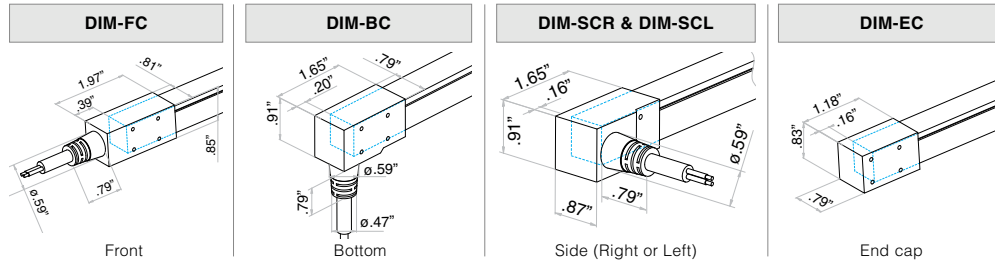

FLEX-SQUARE

FLEX Light: Static White Pool & Spa

Dual Injected Molded Connector - IP68

DUAL INJECTED-MOLDED CONNECTOR - IP68 | PVC