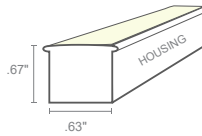

## Dimensions

BEAM ANGLE

11.81" bending radius

VB: Vertical Bending

HB: Horizontal Bending