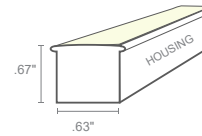

The FLEX Square Static White Pool & Spa is available in a variety of different color temperatures and is submersible rated (IP68).

Color Temperature (CCT)

Housing Color

Dimensions

11.81" bending radius

VB: Vertical Bending

HB: Horizontal Bending

Part Number Builder

Product	Series	CCT	Bend Direction	CRI	Watts/ft	Connector In	In Orientation	Wire Length	Connector Out	Out Orientation	Wire Length	Illuminated Length (in)
FLS-SW-PS	P			90	3.3	DIM			DIM			
FLS-SW-PS	P	22 - 2200K 27 - 2700K 30 - 3000K 35 - 3500K 40 - 4000K 57 - 5700K	VB Vertical Bend HB Horizontal Bend	90	3.3	DIM	FC BC SCL SCR	15' 30' 50' 100'	DIM	FC BC SCL SCR EC	15' 30' 50' 100' N/A	2.19" increments Nominal max length: 26'
FLEX Square Static White Pool & Spa (IP68) Voltage: 24 VDC												