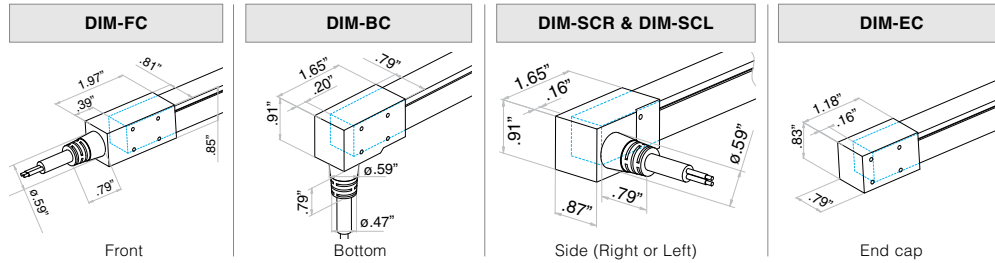

HB: Horizontal Bending

Part Number Builder

Product	Series	CCT	Bend Direction	CRI	Watts/ft	Connector In	In Orientation	Wire Length	Connector Out	Out Orientation	Wire Length	Illuminated Length (in)
FLS-SW-PS	P			90	3.3	DIM			DIM			
FLS-SW-PS	P	22 - 2200K 27 - 2700K 30 - 3000K 35 - 3500K 40 - 4000K 57 - 5700K	VB Vertical Bend HB Horizontal Bend	90	3.3	DIM	FC BC SCL SCR	15' 30' 50' 100'	DIM	FC BC SCL SCR EC	15' 30' 50' 100' N/A	2.19" increments Nominal max length: 26'
FLEX Square Static White Pool & Spa (IP68) Voltage: 24 VDC												

- For factory assembled connector information, see page 2

- 2 year warranty on PVC
- IP68 Pool & Spa rated
- Ambient temperature: 32°F to 113°F
- UV & Flame resistant construction
- No diode imaging
- Max run is 26'
- PVC construction
- Pool installations require end cap/no daisy chain

FLEX-SQUARE

FLEX Light: Static White Pool & Spa

Dual Injected Molded Connector - IP68

DUAL INJECTED-MOLDED CONNECTOR - IP68 | PVC

Lead Wire Length (ft)

LED Load (W)	Max Recommended Lead Length (ft) 18AWG
20W	160
30W	95
40W	70
50W	55
60W	45
80W	30
100W	16