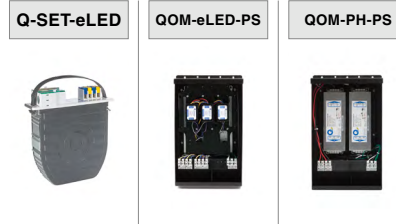

Compatible Power Supplies

See website for additional power supply options