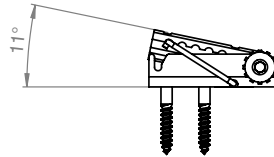

COMPATIBLE MOUNTING CLIPS

		 HMB-S	 HMB-M	 HMB-L	 HMB-XL
 CC-01	VERS OPTI		✓	✓	✓
 CC-02	VERS with Louver Accessory		✓	✓	✓
 SST-01	TORQ LALO VEVE LATO FLUR		✓	✓	✓
 SST-02	TALO TRE3		✓	✓	✓
 SST-03	ARKA TELA		✓	✓	✓
 SST-06	SLIM	✓	✓	✓	✓
 SST-07	ROND	✓	✓	✓	✓
 SST-08	ATOM ALTA TILT	✓	✓	✓	✓
 PLC-02	ARKA TELA		✓	✓	✓
 PLC-03	WIDE		✓	✓	✓

PRE-SET ANGLES FOR HMB-L & HMB-XL

HMB-L

HMB-XL

1ST NOTCH

2ND NOTCH

3RD NOTCH

4TH NOTCH