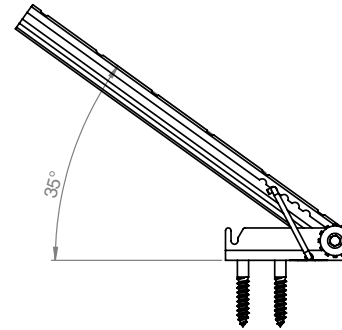

COMPATIBLE MOUNTING CLIPS

		 HMB-S	 HMB-M	 HMB-L	 HMB-XL
 CC-01	VERS OPTI		✓	✓	✓
 CC-02	VERS with Louver Accessory		✓	✓	✓
 SST-01	TORQ LALO VEVE LATO FLUR		✓	✓	✓
 SST-02	TALO TRE3		✓	✓	✓
 SST-03	ARKA TELA		✓	✓	✓
 SST-06	SLIM	✓	✓	✓	✓
 SST-07	ROND	✓	✓	✓	✓
 SST-08	ATOM ALTA TILT	✓	✓	✓	✓
 PLC-02	ARKA TELA		✓	✓	✓
 PLC-03	WIDE		✓	✓	✓

PRE-SET ANGLES FOR HMB-L & HMB-XL

HMB-L

HMB-XL

1ST NOTCH

2ND NOTCH

3RD NOTCH

4TH NOTCH