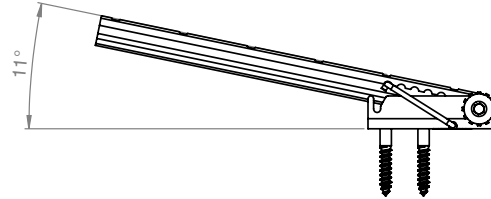

COMPATIBLE MOUNTING CLIPS

		 HMB-S	 HMB-M	 HMB-L	 HMB-XL
 CC-01	VERS OPTI		✓	✓	✓
 CC-02	VERS with Louver Accessory		✓	✓	✓
 SST-01	TORQ LALO VEVE LATO FLUR		✓	✓	✓
 SST-02	TALO TRE3		✓	✓	✓
 SST-03	ARKA TELA		✓	✓	✓
 SST-06	SLIM	✓	✓	✓	✓
 SST-07	ROND	✓	✓	✓	✓
 SST-08	ATOM ALTA TILT	✓	✓	✓	✓
 PLC-02	ARKA TELA		✓	✓	✓
 PLC-03	WIDE		✓	✓	✓

PRE-SET ANGLES FOR HMB-L & HMB-XL

HMB-L

HMB-XL

1ST NOTCH

2ND NOTCH

3RD NOTCH

4TH NOTCH