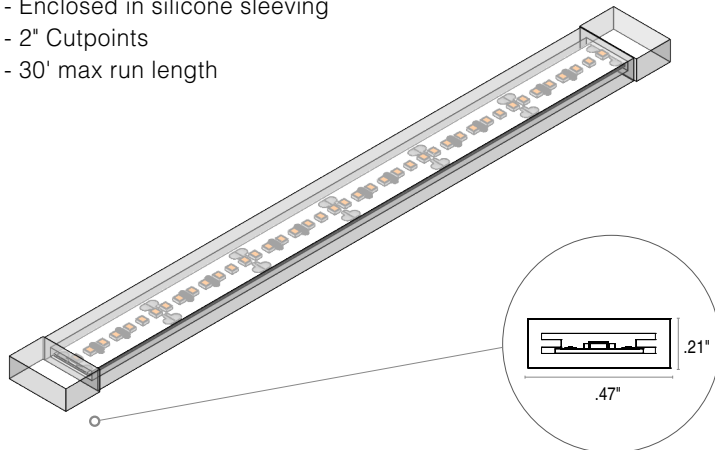

### DRY

- 2" Cutpoints
- Field Cuttable
- 48' max run length

## WET

- Enclosed in silicone sleeving
- 2" Cutpoints
- 30' max run length