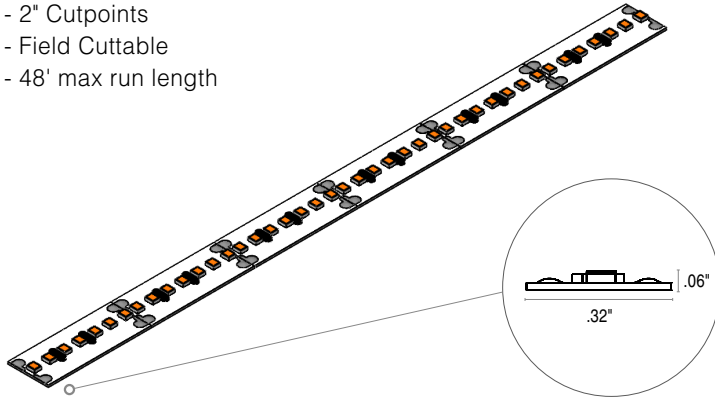

# SD-SW24/2.0

STRIP: Static White

### DRY

- 2" Cutpoints
- Field Cuttable
- 48' max run length

## WET

- Enclosed in silicone sleeving
- 2" Cutpoints
- 30' max run length