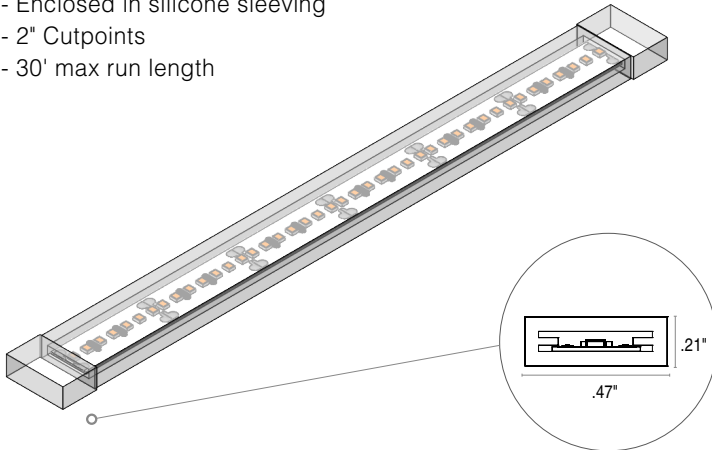

SD-SW24/2.0

STRIP: Static White

RATED

DRY

- 2" Cutpoints
- Field Cuttable
- 48' max run length

COMPATIBLE EXTRUSIONS

WET

- Enclosed in silicone sleeving
- 2" Cutpoints
- 30' max run length

COMPATIBLE EXTRUSIONS