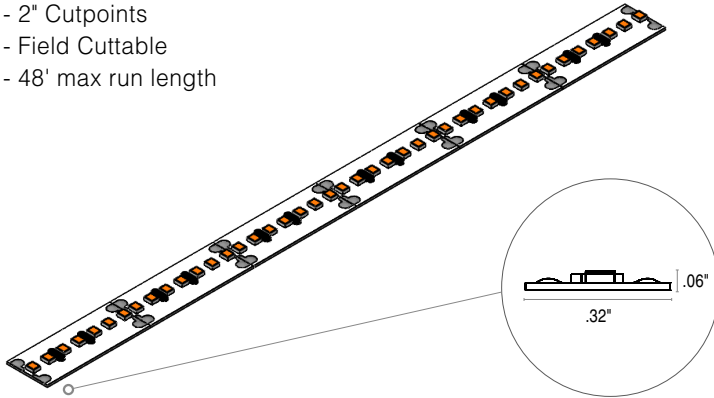

SD-SW24/2.0

STRIP: Static White

RATED

DRY

- 2" Cutpoints
- Field Cuttable
- 48' max run length

COMPATIBLE EXTRUSIONS

WET

- Enclosed in silicone sleeving
- 2" Cutpoints
- 30' max run length

COMPATIBLE EXTRUSIONS