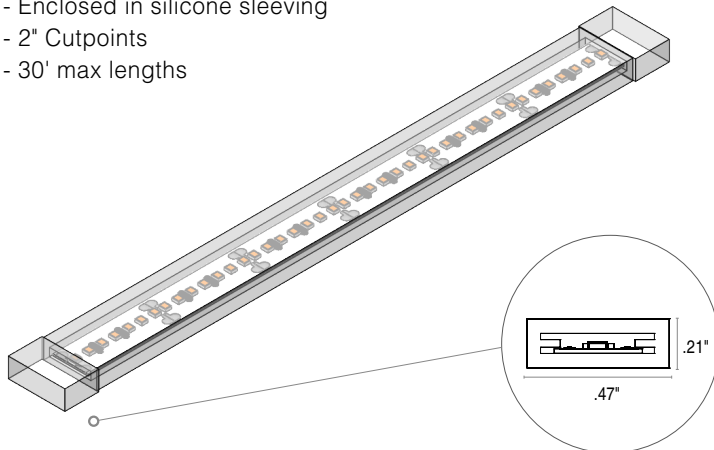

### DRY

- 2" Cutpoints
- Field Cuttable
- 48' or 100' lengths

## WET

- Enclosed in silicone sleeving
- 2" Cutpoints
- 30' max lengths