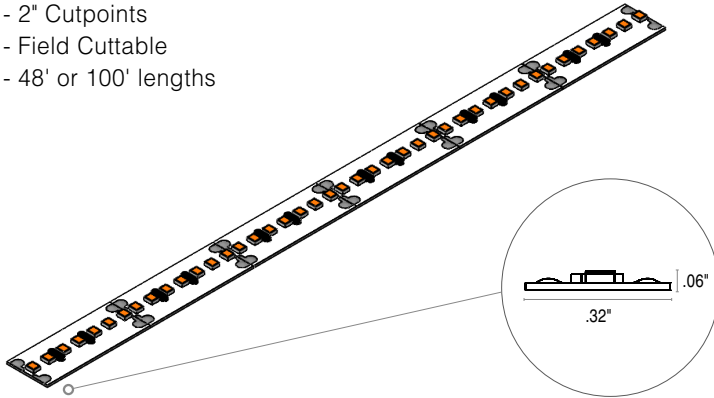

# SD-SW24/2.0

STRIP: Static White

### DRY

- 2" Cutpoints
- Field Cuttable
- 48' or 100' lengths

## WET

- Enclosed in silicone sleeving
- 2" Cutpoints
- 30' max lengths