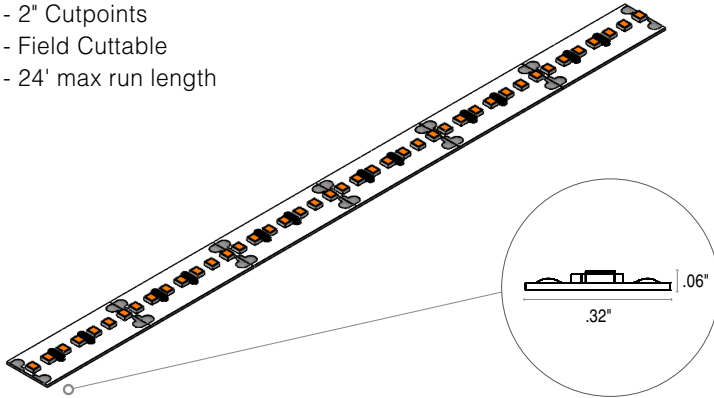

SD-SW24/4.0

STRIP: Static White

RATED

DRY

- 2" Cutpoints
- Field Cuttable
- 24' max run length

COMPATIBLE EXTRUSIONS

WET

- Enclosed in silicone sleeving
- 2" Cutpoints
- 24' max run length

COMPATIBLE EXTRUSIONS