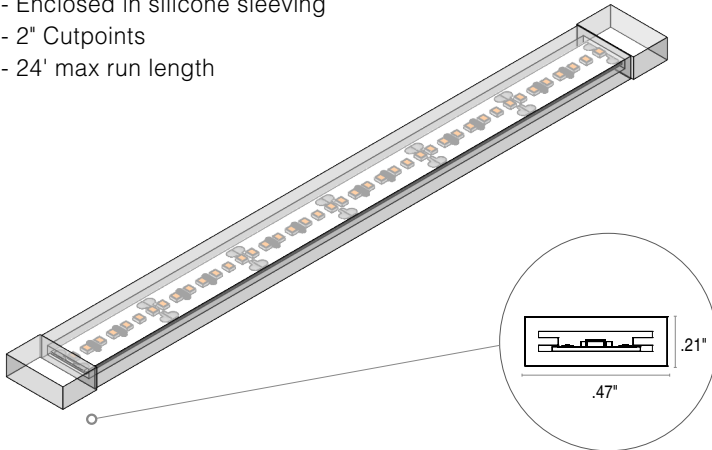

SD-SW24/4.0

STRIP: Static White

RATED

DRY

- 2" Cutpoints
- Field Cuttable
- 24' max run length

COMPATIBLE EXTRUSIONS

WET

- Enclosed in silicone sleeving
- 2" Cutpoints
- 24' max run length

COMPATIBLE EXTRUSIONS