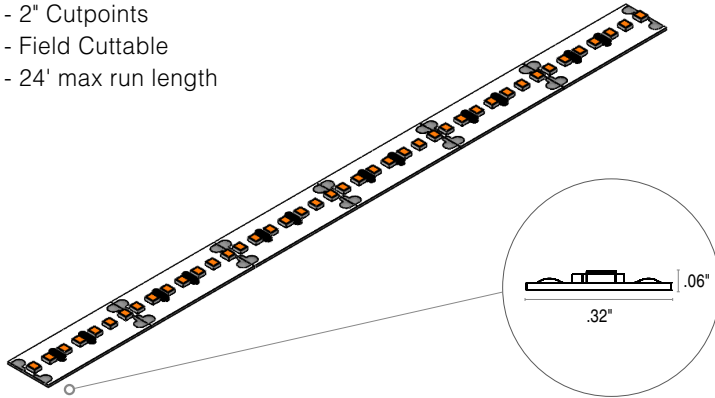

# SD-SW24/4.0

STRIP: Static White

### DRY

- 2" Cutpoints
- Field Cuttable
- 24' max run length

## WET

- Enclosed in silicone sleeving
- 2" Cutpoints
- 24' max run length