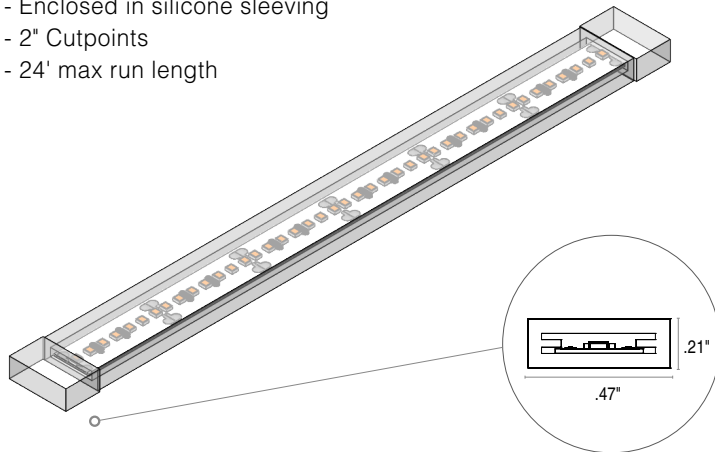

### DRY

- 2" Cutpoints
- Field Cuttable
- 24' max run length

## WET

- Enclosed in silicone sleeving
- 2" Cutpoints
- 24' max run length