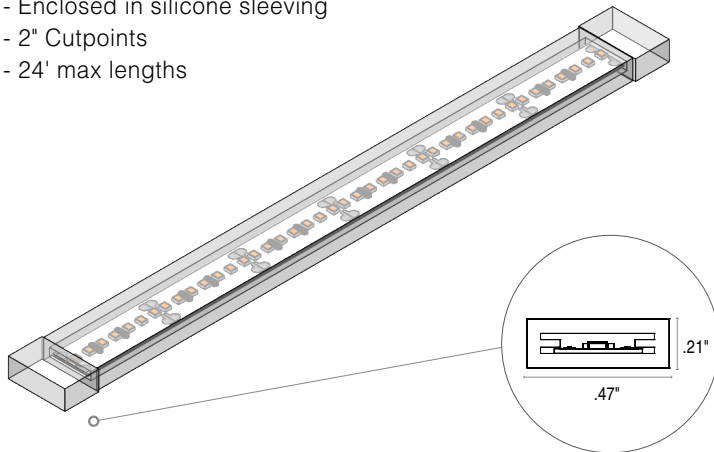

SD-SW24/4.0

STRIP: Static White

RATED

DRY

- 2" Cutpoints
- Field Cuttable
- 24' or 100' lengths

COMPATIBLE EXTRUSIONS

WET

- Enclosed in silicone sleeving
- 2" Cutpoints
- 24' max lengths

COMPATIBLE EXTRUSIONS