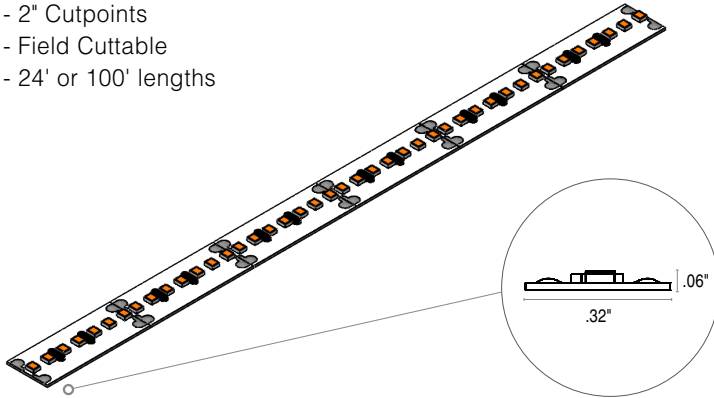

SD-SW24/4.0

STRIP: Static White

RATED

DRY

- 2" Cutpoints
- Field Cuttable
- 24' or 100' lengths

COMPATIBLE EXTRUSIONS

WET

- Enclosed in silicone sleeving
- 2" Cutpoints
- 24' max lengths