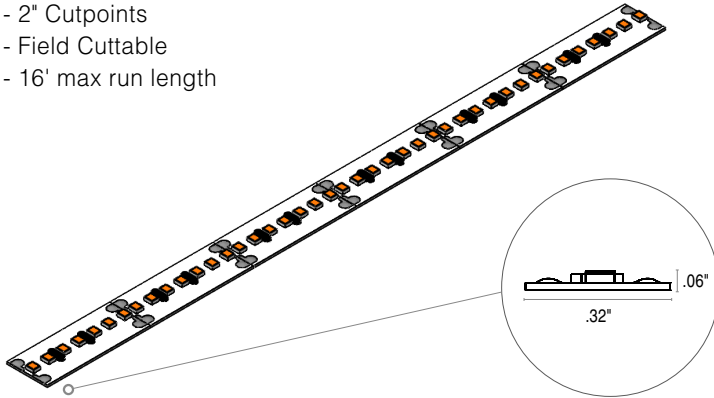

SD-SW24/6.0

STRIP: Static White

RATED

DRY

- 2" Cutpoints
- Field Cuttable
- 16' max run length

COMPATIBLE EXTRUSIONS