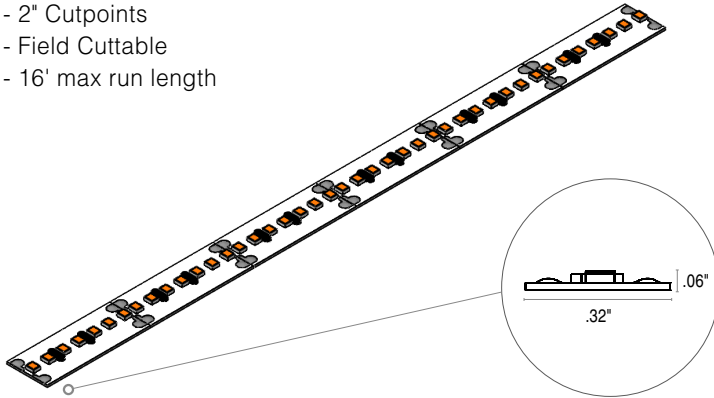

# SD-SW24/6.0

STRIP: Static White

### DRY

- 2" Cutpoints
- Field Cuttable
- 16' max run length