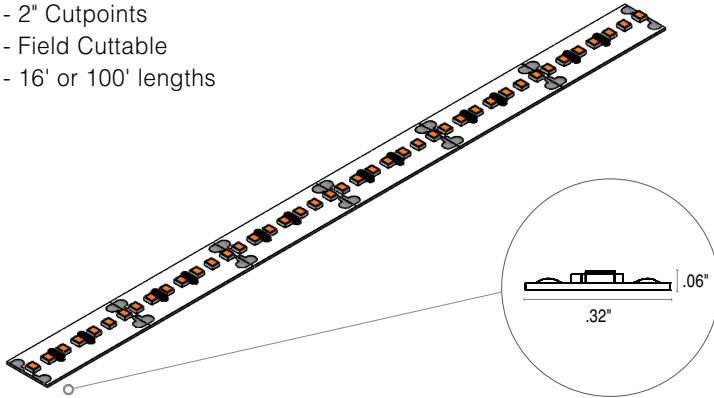

SD-SW24/6.0

STRIP: Static White

RATED

DRY

- 2" Cutpoints
- Field Cuttable
- 16' or 100' lengths

COMPATIBLE EXTRUSIONS