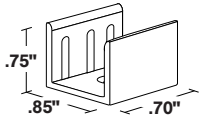

SW120/4.0

LINE VOLTAGE: Static White

Mounting Clip

Mounting Channel

Length: Custom length (ft), 96"
 Dimension: 0.79" x 0.70"
 Material: Polycarbonate
 Fits: SW120/4.0
 Screws: #6 x 1.125"

SW120 is designed for surface mount only

Lens

CL = Clear

Light Orientation

Connectors/Wire

BW

BARE WIRE

BARE WIRE

- SJTW Cord
- 18 AWG, 2 conductor
- 300V, 105°C rated
- Outdoor rated
- 36" Standard length
- DO NOT route cord through doors, walls, windows or any like part of the building structure