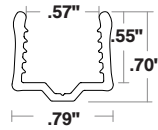

SW120/4.0

LINE VOLTAGE: Static White

Mounting Clip

Mounting Channel

Length: Custom length (ft), 96"
 Dimension: 0.79" x 0.70"
 Material: Polycarbonate
 Fits: SW120/4.0
 Screws: #6 x 1.125"

SW120 is designed for surface mount only

Lens

CL = Clear

Light Orientation

Connectors/Wire

BW

BARE WIRE

BARE WIRE

- SJTW Cord
- 18 AWG, 2 conductor
- 300V, 105°C rated
- Outdoor rated
- 36" Standard length
- DO NOT route cord through doors, walls, windows or any like part of the building structure

PG

CORD & PLUG

ELECTRICAL RATINGS	
Fuse Rating	8A, 125V
Wattage per Foot	4W/ft
Current per Foot	36mA/ft
LEDs per Foot	21 chips/ft
LED Chip Size	3056
Power Factor	>0.9