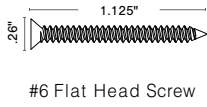

SW120/4.0

LINE VOLTAGE: Static White

Mounting Clip

Mounting Channel

Length: Custom length (ft), 96"
 Dimension: 0.79" x 0.70"
 Material: Polycarbonate
 Fits: SW120/4.0
 Screws: #6 x 1.125"

SW120 is designed for surface mount only

Lens

CL = Clear

Light Orientation

Connectors/Wire

BW

BARE WIRE

BARE WIRE

- SJTW Cord
- 18 AWG, 2 conductor
- 300V, 105°C rated
- Outdoor rated
- 36" Standard length
- DO NOT route cord through doors, walls, windows or any like part of the building structure