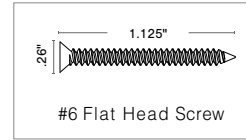

SW120/4.0

LINE VOLTAGE: Static White

Mounting Clip

Mounting Channel

Length: Custom length (ft), 96"
 Dimension: 0.79" x 0.70"
 Material: Polycarbonate
 Fits: SW120/4.0
 Screws: #6 x 1.125"

SW120 is designed for surface mount only

Lens

CL = Clear

Light Orientation

Connectors/Wire

BW

BARE WIRE

BARE WIRE

- SJTW Cord
- 18 AWG, 2 conductor
- 300V, 105°C rated
- Outdoor rated
- 36" Standard length
- DO NOT route cord through doors, walls, windows or any like part of the building structure