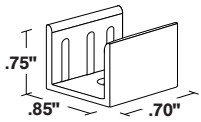

## Mounting Channel

Length: Custom length (ft), 96"  
 Dimension: 0.79" x 0.70"  
 Material: Polycarbonate  
 Fits: SW120/4.0  
 Screws: #6 x 1.125"

SW120 is designed for surface mount only