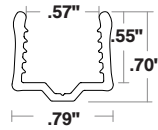

## Mounting Channel

Length: Custom length (ft), 96"  
 Dimension: 0.79" x 0.70"  
 Material: Polycarbonate  
 Fits: SW120/4.0  
 Screws: #6 x 1.125"

SW120 is designed for surface mount only

### BARE WIRE

- SJTW Cord
- 18 AWG, 2 conductor
- 300V, 105°C rated
- Outdoor rated
- 36" Standard length
- DO NOT route cord through doors, walls, windows or any like part of the building structure

ELECTRICAL RATINGS	
Fuse Rating	8A, 125V
Wattage per Foot	4W/ft
Current per Foot	36mA/ft
LEDs per Foot	21 chips/ft
LED Chip Size	3056
Power Factor	>0.9