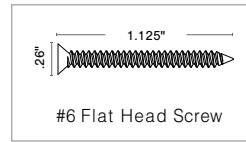

## Mounting Channel

Length: Custom length (ft), 96"  
 Dimension: 0.79" x 0.70"  
 Material: Polycarbonate  
 Fits: SW120/4.0  
 Screws: #6 x 1.125"

SW120 is designed for surface mount only