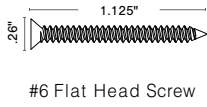

## Mounting Channel

Length: Custom length (ft), 96"  
 Dimension: 0.79" x 0.70"  
 Material: Polycarbonate  
 Fits: SW120/4.0  
 Screws: #6 x 1.125"

SW120 is designed for surface mount only