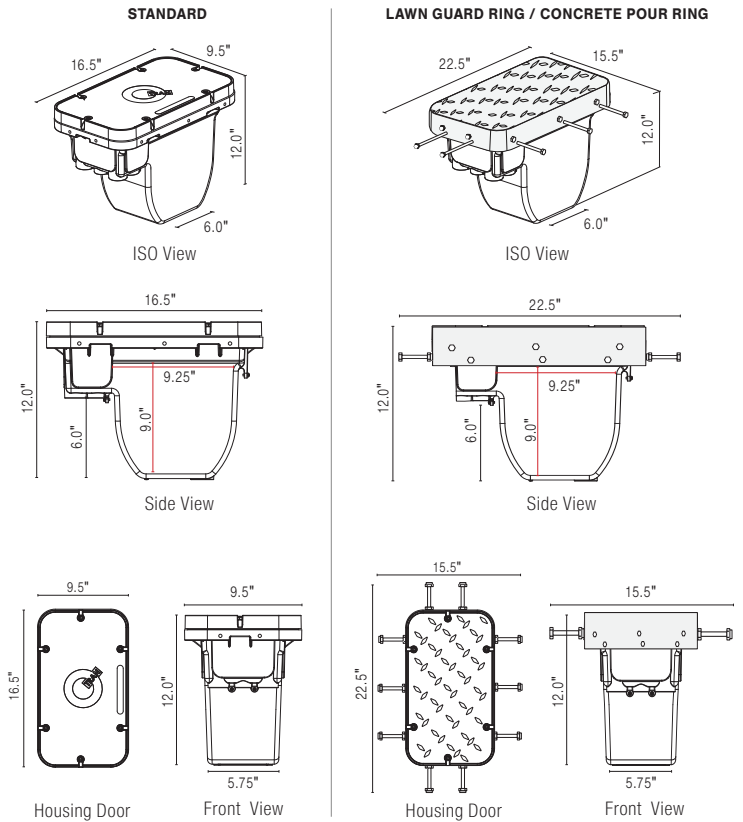

POWER SUPPLY - Q-VAULT-5

FEATURES

Fits	1	Up to 2
Q-SET-1		•
Q-SET-2	•	
Q-SET-3	•	
Q-SET-eLED		•
Q-SET-mLED		•

Knock Outs (in)	NPT KO's
1/2"	2
3/4"	4

Bottom View

DIMENSIONS

PLATE COVER OPTIONS

RING OPTIONS