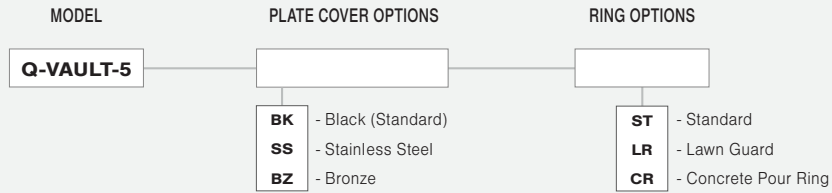

POWER SUPPLY - Q-VAULT-5

FEATURES

Fits	1	Up to 2
Q-SET-1		•
Q-SET-2	•	
Q-SET-3	•	
Q-SET-eLED		•
Q-SET-mLED		•

Knock Outs (in)	NPT KO's
1/2"	2
3/4"	4

Bottom View

DIMENSIONS

PLATE COVER OPTIONS

RING OPTIONS