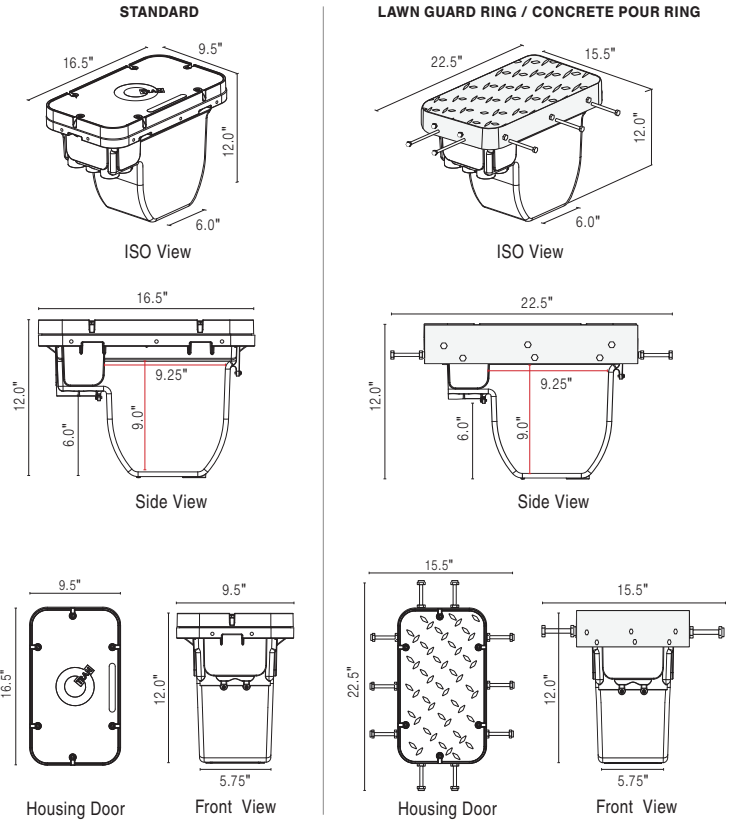

POWER SUPPLY - Q-VAULT-5

FEATURES

Fits	1	Up to 2
Q-SET-1		•
Q-SET-2	•	
Q-SET-3	•	
Q-SET-eLED		•
Q-SET-mLED		•

Knock Outs (in)	NPT KO's
1/2"	2
3/4"	4

Bottom View

DIMENSIONS

PLATE COVER OPTIONS

RING OPTIONS