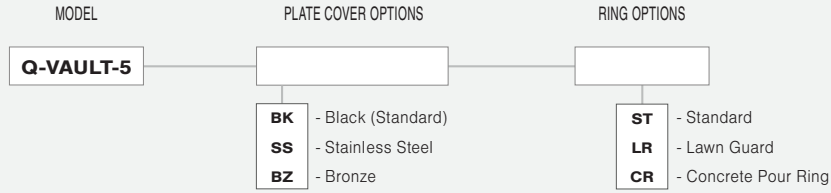

POWER SUPPLY - Q-VAULT-5

FEATURES

Fits	1	Up to 2
Q-SET-1		•
Q-SET-2	•	
Q-SET-3	•	
Q-SET-eLED		•
Q-SET-mLED		•

Knock Outs (in)	NPT KO's
1/2"	2
3/4"	4

Bottom View

DIMENSIONS

PLATE COVER OPTIONS

RING OPTIONS