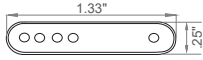

## MOUNTING

iQ-STRAP-10*	QTY
--------------	-----

Sold: In packs of 10

Rubber Strap  
Fits DRY, DMP, WET

iQ-CLIP-SS10	QTY
--------------	-----

Sold: Individually

Metal Clip  
Fits DMP, WET

iQ-CLIP-SS12	QTY
--------------	-----

Sold: Individually

Metal Clip  
Fits DMP

iQ-CLIP-PL	QTY
------------	-----

Sold: Individually

Rubber Clip  
Fits DMP, WET

\*1 strap included with every 1 ft. of bare LED

iQ-VHB-STD	QTY
------------	-----

Sold: In feet