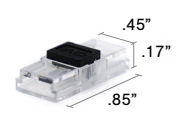

## CONNECTION

iQ-CLP-LEAD	QTY
-------------	-----

Sold: Individually

Joins lead wire to LED strip

iQ-CLP-INLINE	QTY
---------------	-----

Sold: Individually

Joins two LED strips

iQ-SNP-LEAD	QTY
-------------	-----

Sold: Individually

Joins lead wire to LED strip

iQ-SNP-INLINE	QTY
---------------	-----

Sold: Individually

Joins two LED strips

**NOTE:** CLP connectors are SW24/6.0 and SC, DRY rated only, and do not fit in extrusions.