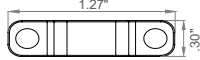

ACCESSORIES STRIP

MOUNTING

iQ-STRAP-10*	QTY
--------------	-----

Sold: In packs of 10

Rubber Strap
Fits DRY, DMP, WET

iQ-CLIP-SS10	QTY
--------------	-----

Sold: Individually

Metal Clip
Fits DMP, WET

iQ-CLIP-SS12	QTY
--------------	-----

Sold: Individually

Metal Clip
Fits DMP

iQ-CLIP-PL	QTY
------------	-----

Sold: Individually

Rubber Clip
Fits DMP, WET

*1 strap included with every 1 ft. of bare LED

iQ-VHB-STD	QTY
------------	-----

Sold: In feet

Adhere LED to smooth surface
including extrusion

iQ-VHB-CON	QTY
------------	-----

Sold: In feet

Adhere LED to concrete surface

CONNECTION

iQ-CLP-LEAD	QTY
-------------	-----

Sold: Individually