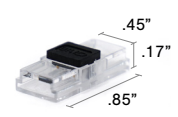

Sold: In feet

Adhere LED to smooth surface
including extrusion

iQ-VHB-CON	QTY
------------	-----

Sold: In feet

Adhere LED to concrete surface

CONNECTION

iQ-CLP-LEAD	QTY
-------------	-----

Sold: Individually

Joins lead wire to LED strip

iQ-CLP-INLINE	QTY
---------------	-----

Sold: Individually

Joins two LED strips

iQ-SNP-LEAD	QTY
-------------	-----

Sold: Individually

Joins lead wire to LED strip

iQ-SNP-INLINE	QTY
---------------	-----

Sold: Individually

Joins two LED strips

NOTE: CLP connectors are SW24/6.0 and SC, DRY rated only, and do not fit in extrusions.

NOTE: SNP fits all extrusions except the SLIM. Works with all DRY rated LED strips. 6.0 W/FT or less.