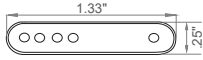

ACCESSORIES STRIP

MOUNTING

iQ-STRAP-10*	QTY
--------------	-----

Sold: In packs of 10

Rubber Strap
Fits DRY, DMP, WET

iQ-CLIP-SS10	QTY
--------------	-----

Sold: Individually

Metal Clip
Fits DMP, WET

iQ-CLIP-SS12	QTY
--------------	-----

Sold: Individually

Metal Clip
Fits DMP

iQ-CLIP-PL	QTY
------------	-----

Sold: Individually

Rubber Clip
Fits DMP, WET

*1 strap included with every 1 ft. of bare LED

iQ-VHB-STD	QTY
------------	-----

Sold: In feet

Adhere LED to smooth surface
including extrusion

iQ-VHB-CON	QTY
------------	-----

Sold: In feet

Adhere LED to concrete surface

CONNECTION

iQ-CLP-LEAD	QTY
-------------	-----

Sold: Individually