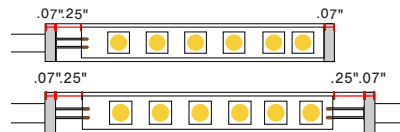

ARKA

EXTRUSIONS - ALUMINUM

Model: iQA

- NOTES:**
- UL Listed when assembled with STRIP LEDs at Q-Tran
 - NRTL Listed for install in Storage Areas with Clothing, NEC Field 410.2 and 410.16 when assembled as a fixture, with 4.0 w/ft or less, at Q-Tran facility (Not applicable for encapsulation)
 - Field modifications must comply with Q-Tran's installation methods otherwise warranty is null and void

FINISH

MOUNTING

NOTE: 2 clips provided for 4' or less; 4 clips provided for greater than 4'

LENS with LED visibility

DIMENSIONS

TYPE

SINGLE (Input only)

PASS THROUGH (Input/Output)

ORDER EXAMPLE

END CAPS

LENGTH (IN) : Add to nominal LED length for fixture length

$$\begin{aligned} & \text{Endcap\#1} \\ & \text{Endcap\#2} \\ & \text{Space to solder wire} \\ \text{S1 } & .07'' + .07'' + .25'' = .39'' \\ \text{P1 } & .07'' + .07'' + 2(.25'') = .64'' \end{aligned}$$