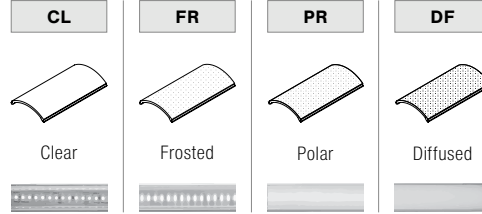

FINISH

MOUNTING

NOTE: 2 clips provided for 4' or less; 4 clips provided for greater than 4'

LENS with LED visibility

DIMENSIONS

TYPE

SINGLE (Input only)

PASS THROUGH (Input/Output)

ORDER EXAMPLE

END CAPS

LENGTH (IN) : Add to nominal LED length for fixture length

$$\begin{aligned} & \text{Endcap\#1} \\ & \text{Endcap\#2} \\ & \text{Space to solder wire} \\ \text{S1 } & .07'' + .07'' + .25'' = .39'' \\ \text{P1 } & .07'' + .07'' + 2(.25'') = .64'' \end{aligned}$$