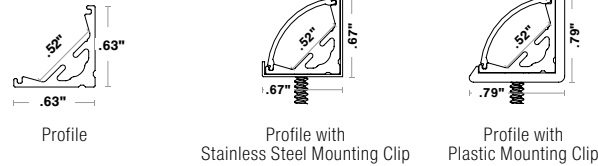

ARKA

EXTRUSIONS - ALUMINUM

Model: iQA

- NOTES:**
- UL Listed when assembled with STRIP LEDs at Q-Tran
 - NRTL Listed for install in Storage Areas with Clothing, NEC Field 410.2 and 410.16 when assembled as a fixture, with 4.0 w/ft or less, at Q-Tran facility (Not applicable for encapsulation)
 - Field modifications must comply with Q-Tran's installation methods otherwise warranty is null and void

FINISH

MOUNTING

NOTE: 2 clips provided for 4' or less; 4 clips provided for greater than 4'

LENS with LED visibility

DIMENSIONS

TYPE

SINGLE (Input only)

PASS THROUGH (Input/Output)

ORDER EXAMPLE

END CAPS

LENGTH (IN) : Add to nominal LED length for fixture length

$$\begin{aligned} & \text{Endcap\#1} \\ & \text{Endcap\#2} \\ & \text{Space to solder wire} \\ \text{S1 } & .07'' + .07'' + .25'' = .39'' \\ \text{P1 } & .07'' + .07'' + 2(.25'') = .64'' \end{aligned}$$