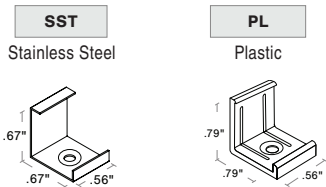

ARCA EXTRUSIONS - ALUMINUM

- NOTES:**
- UL Listed when assembled with STRIP LEDs at Q-Tran
 - NRTL Listed for install in Storage Areas with Clothing, NEC Field 410.2 and 410.16 when assembled as a fixture, with 4.0 w/ft or less, at Q-Tran facility (Not applicable for encapsulation)
 - Field modifications must comply with Q-Tran's installation methods otherwise warranty is null and void

FINISH

MOUNTING

NOTE: 2 clips provided for 4' or less;
4 clips provided for greater than 4'

Black clip standard with black extrusion

LENS with LED visibility

DIMENSIONS

TYPE

SINGLE (Input only)

PASS THROUGH (Input/Output)

ORDER EXAMPLE

END CAPS

LENGTH (IN) : Add to nominal LED length for fixture length

$$\begin{aligned} & \text{Endcap\#1} \quad \text{Endcap\#2} \quad \text{Space to solder wire} \\ & \text{S1} \quad .07" + .07" + .25" = .39" \\ & \text{P1} \quad .07" + .07" + 2(.25") = .64" \end{aligned}$$