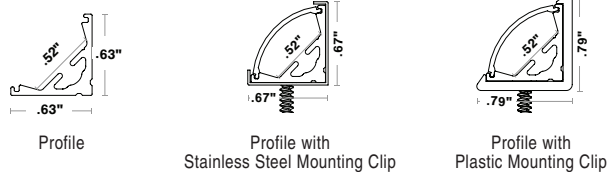

FINISH

MOUNTING

NOTE: 2 clips provided for 4' or less;
4 clips provided for greater than 4'

Black clip standard with black extrusion

LENS with LED visibility

DIMENSIONS

TYPE

SINGLE (Input only)

PASS THROUGH (Input/Output)

ORDER EXAMPLE

END CAPS

LENGTH (IN) : Add to nominal LED length for fixture length

$$\begin{aligned} & \text{Endcap\#1} \quad \text{Endcap\#2} \quad \text{Space to solder wire} \\ & \text{S1} \quad .07" + .07" + .25" = .39" \\ & \text{P1} \quad .07" + .07" + 2(.25") = .64" \end{aligned}$$