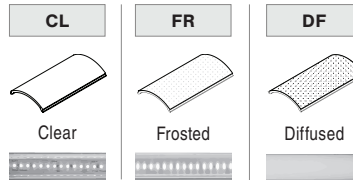

ARCA EXTRUSIONS - ALUMINUM

- NOTES:**
- UL Listed when assembled with STRIP LEDs at Q-Tran
 - NRTL Listed for install in Storage Areas with Clothing, NEC Field 410.2 and 410.16 when assembled as a fixture, with 4.0 w/ft or less, at Q-Tran facility (Not applicable for encapsulation)
 - Field modifications must comply with Q-Tran's installation methods otherwise warranty is null and void

FINISH

MOUNTING

NOTE: 2 clips provided for 4' or less;
4 clips provided for greater than 4'

Black clip standard with black extrusion

LENS with LED visibility

DIMENSIONS

TYPE

SINGLE (Input only)

PASS THROUGH (Input/Output)

ORDER EXAMPLE

END CAPS

LENGTH (IN) : Add to nominal LED length for fixture length

$$\begin{aligned} & \text{Endcap\#1} \quad \text{Endcap\#2} \quad \text{Space to solder wire} \\ & \text{S1} \quad .07" + .07" + .25" = .39" \\ & \text{P1} \quad .07" + .07" + 2(.25") = .64" \end{aligned}$$