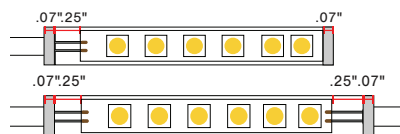

FINISH

MOUNTING

NOTE: 2 clips provided for 4' or less;
4 clips provided for greater than 4'

Black clip standard with black extrusion

LENS with LED visibility

DIMENSIONS

TYPE

SINGLE (Input only)

PASS THROUGH (Input/Output)

ORDER EXAMPLE

END CAPS

LENGTH (IN) : Add to nominal LED length for fixture length

$$\begin{aligned} & \text{Endcap\#1} \quad \text{Endcap\#2} \quad \text{Space to solder wire} \\ & \text{S1} \quad .07" + .07" + .25" = .39" \\ & \text{P1} \quad .07" + .07" + 2(.25") = .64" \end{aligned}$$

CUT OFF

Clear 130°

WIRE WAY

COMPATIBLE LEDs

STATIC WHITE (SW)			DYNAMIC WHITE (DW)			STATIC COLOR (SC)			RGB			RGBW		
DRY	DMP	WET ENC	DRY	DMP	WET ENC	DRY	DMP	WET ENC	DRY	DMP	WET ENC	DRY	DMP	WET ENC
✓	✓	✗	✓	✓	✗	✓	✓	✗	✓	✓	✗	✓	✓	✗
✓ = Compatible			✗ = NOT Compatible			◆ = NOT Compatible with 6.0 & 7.5 strips								