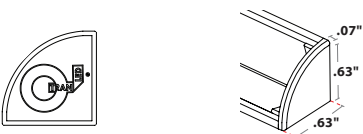

FINISH

MOUNTING

NOTE: 2 clips provided for 4' or less;
4 clips provided for greater than 4'

Black clip standard with black extrusion

LENS with LED visibility

DIMENSIONS

TYPE

SINGLE (Input only)

PASS THROUGH (Input/Output)

ORDER EXAMPLE

END CAPS

LENGTH (IN) : Add to nominal LED length for fixture length

$$\begin{aligned} & \text{Endcap\#1} \quad \text{Endcap\#2} \quad \text{Space to solder wire} \\ & \text{S1} \quad .07" + .07" + .25" = .39" \\ & \text{P1} \quad .07" + .07" + 2(.25") = .64" \end{aligned}$$