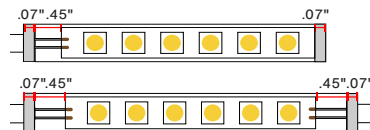

FINISH

MOUNTING

NOTE: 2 clips provided for 4' or less;
4 clips provided for greater than 4'

Stainless Steel

DIMENSIONS

Profile

Profile with
Stainless Steel Mounting Clip

END CAPS

CUT OFF

Clear 98°

LENS

with LED visibility

TYPE

SINGLE (Input only)

PASS THROUGH (Input/Output)

ORDER EXAMPLE

LENGTH (IN) : Add to nominal LED length for fixture length

$$\begin{aligned}
 &\text{Endcap\#1} \\
 &\text{Endcap\#2} \\
 &\text{Space to solder wire} \\
 \text{S1 } &.07'' + .07'' + .45'' = .59'' \\
 \text{P1 } &.07'' + .07'' + 2(.45'') = 1.04''
 \end{aligned}$$