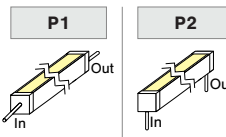

FINISH

MOUNTING

NOTE: 2 clips provided for 4' or less;
4 clips provided for greater than 4'

Stainless Steel

DIMENSIONS

Profile

Profile with
Stainless Steel Mounting Clip

END CAPS

CUT OFF

Clear 98°

LENS

with LED visibility

TYPE

SINGLE (Input only)

PASS THROUGH (Input/Output)

ORDER EXAMPLE

LENGTH (IN) : Add to nominal LED length for fixture length

$$\begin{aligned}
 &\text{Endcap\#1} \\
 &\text{Endcap\#2} \\
 &\text{Space to solder wire} \\
 \text{S1 } &.07'' + .07'' + .45'' = .59'' \\
 \text{P1 } &.07'' + .07'' + 2(.45'') = 1.04''
 \end{aligned}$$