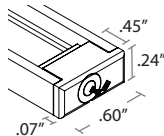

FINISH

MOUNTING

NOTE: 2 clips provided for 4' or less;
4 clips provided for greater than 4'

Stainless Steel

DIMENSIONS

Profile

Profile with
Stainless Steel Mounting Clip

END CAPS

CUT OFF

Clear 98°

LENS

with LED visibility

TYPE

SINGLE (Input only)

PASS THROUGH (Input/Output)

ORDER EXAMPLE