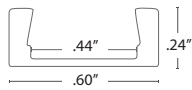

FINISH

MOUNTING

NOTE: 2 clips provided for 4' or less;
4 clips provided for greater than 4'

Stainless Steel

DIMENSIONS

Profile

Profile with
Stainless Steel Mounting Clip

END CAPS

CUT OFF

Clear 98°

LENS

with LED visibility

TYPE

SINGLE (Input only)

PASS THROUGH (Input/Output)

ORDER EXAMPLE

LENGTH (IN) : Add to nominal LED length for fixture length

$$\begin{aligned}
 &\text{Endcap\#1} \\
 &\text{Endcap\#2} \\
 &\text{Space to solder wire} \\
 \text{S1 } &.07'' + .07'' + .45'' = .59'' \\
 \text{P1 } &.07'' + .07'' + 2(.45'') = 1.04''
 \end{aligned}$$