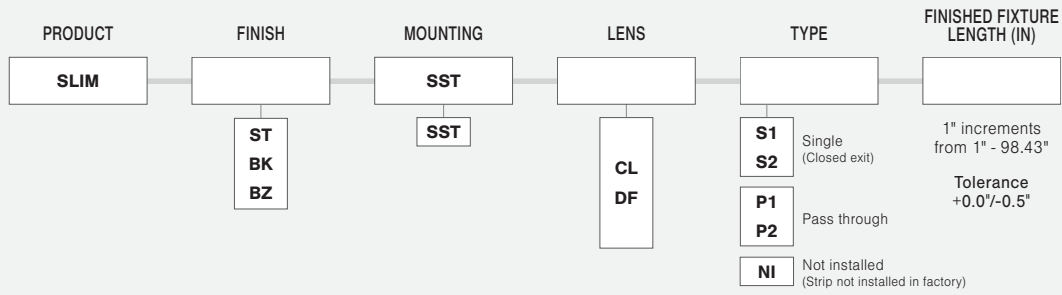

SLIM EXTRUSIONS - ALUMINUM

Model: iQA

WET RATED TAPE ONLY COMPATIBLE WITH NO LENS

- NOTES:**
- UL Listed when assembled with STRIP LEDs at Q-Tran
 - NRTL Listed for install in Storage Areas with Clothing, NEC Field 410.2 and 410.16 when assembled as a fixture, with 4.0 w/ft or less, at Q-Tran facility (Not applicable for encapsulation)
 - Field modifications must comply with Q-Tran's installation methods otherwise warranty is null and void

FINISH

MOUNTING

NOTE: 2 clips provided for 4' or less;
4 clips provided for greater than 4'

Stainless Steel

DIMENSIONS

Profile

Profile with
Stainless Steel Mounting Clip

END CAPS

CUT OFF

Clear 98°

LENS

with LED visibility

TYPE

SINGLE (Input only)

PASS THROUGH (Input/Output)

ORDER EXAMPLE

LENGTH (IN) : Add to nominal LED length for fixture length

$$\begin{aligned}
 &\text{Endcap\#1} \\
 &\text{Endcap\#2} \\
 &\text{Space to solder wire} \\
 \text{S1 } &.07'' + .07'' + .45'' = .59'' \\
 \text{P1 } &.07'' + .07'' + 2(.45'') = 1.04''
 \end{aligned}$$