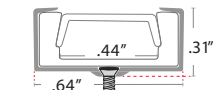

FINISH

MOUNTING

NOTE: 2 clips provided for 4' or less;
4 clips provided for greater than 4'

Stainless Steel

DIMENSIONS

Profile

Profile with
Stainless Steel Mounting Clip

END CAPS

CUT OFF

Clear 98°

LENS

with LED visibility

TYPE

SINGLE (Input only)

PASS THROUGH (Input/Output)

ORDER EXAMPLE

LENGTH (IN) : Add to nominal LED length for fixture length

$$\begin{aligned}
 &\text{Endcap\#1} \\
 &\text{Endcap\#2} \\
 &\text{Space to solder wire} \\
 \text{S1 } &.07'' + .07'' + .45'' = .59'' \\
 \text{P1 } &.07'' + .07'' + 2(.45'') = 1.04''
 \end{aligned}$$