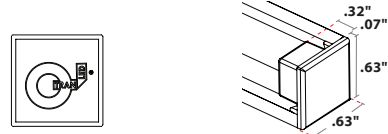

FINISH

MOUNTING

NOTE: 2 clips provided for 4' or less; 4 clips provided for greater than 4'

Black clip standard with black extrusion

LENS with LED visibility

DIMENSIONS

TYPE

SINGLE (Input only)

END CAPS

PASS THROUGH (Input/Output)

ORDER EXAMPLE

LENGTH (IN) : Add to nominal LED length for fixture length

$$\begin{aligned} & \text{Endcap\#1} & \text{Endcap\#2} & \text{Space to solder wire} \\ & | & | & | \\ \text{S1} & .07'' + .07'' + .25'' = .39'' \\ \text{P1} & .07'' + .07'' + 2(.25'') = .64'' \end{aligned}$$