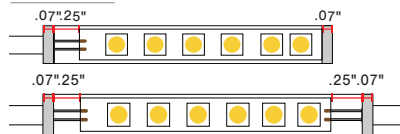

FINISH

MOUNTING

NOTE: 2 clips provided for 4' or less; 4 clips provided for greater than 4'

Black clip standard with black extrusion

LENS with LED visibility

DIMENSIONS

TYPE

SINGLE (Input only)

END CAPS

PASS THROUGH (Input/Output)

ORDER EXAMPLE

LENGTH (IN) : Add to nominal LED length for fixture length

$$\begin{aligned} & \text{Endcap\#1} & \text{Endcap\#2} & \text{Space to solder wire} \\ & | & | & | \\ \text{S1} & .07'' + .07'' + .25'' = .39'' \\ \text{P1} & .07'' + .07'' + 2(.25'') = .64'' \end{aligned}$$

CUT OFF

WIRE WAY

COMPATIBLE LEDs

STATIC WHITE (SW)				DYNAMIC WHITE (DW)				STATIC COLOR (SC)				RGB			RGBW			
DRY	DMP	WET	ENC	DRY	DMP	WET	ENC	DRY	DMP	WET	ENC	DRY	DMP	WET	DRY	DMP	WET	ENC
✓	✓	✓	✗	✓	✓	✓	✗	✓	✓	✓	✗	✓	✓	✓	✓	✓	✗	✗