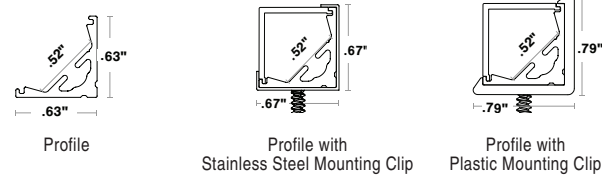

TELA

EXTRUSIONS - ALUMINUM

Model: iQA

- NOTES:**
- UL Listed when assembled with STRIP LEDs at Q-Tran
 - NRTL Listed for install in Storage Areas with Clothing, NEC Field 410.2 and 410.16 when assembled as a fixture, with 4.0 w/ft or less, at Q-Tran facility (Not applicable for encapsulation)
 - Field modifications must comply with Q-Tran's installation methods otherwise warranty is null and void

FINISH

MOUNTING

NOTE: 2 clips provided for 4' or less; 4 clips provided for greater than 4'

Black clip standard with black extrusion

LENS with LED visibility

DIMENSIONS

TYPE

SINGLE (Input only)

END CAPS

PASS THROUGH (Input/Output)

ORDER EXAMPLE

LENGTH (IN) : Add to nominal LED length for fixture length

$$\begin{aligned} & \text{Endcap\#1} & \text{Endcap\#2} & \text{Space to solder wire} \\ & | & | & | \\ \text{S1} & .07'' + .07'' + .25'' = .39'' \\ \text{P1} & .07'' + .07'' + 2(.25'') = .64'' \end{aligned}$$