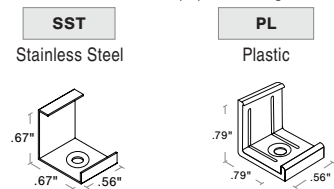

TELA

EXTRUSIONS - ALUMINUM

Model: iQA

- NOTES:**
- UL Listed when assembled with STRIP LEDs at Q-Tran
 - NRTL Listed for install in Storage Areas with Clothing, NEC Field 410.2 and 410.16 when assembled as a fixture, with 4.0 w/ft or less, at Q-Tran facility (Not applicable for encapsulation)
 - Field modifications must comply with Q-Tran's installation methods otherwise warranty is null and void

FINISH

MOUNTING

NOTE: 2 clips provided for 4' or less; 4 clips provided for greater than 4'

Black clip standard with black extrusion

LENS with LED visibility

DIMENSIONS

TYPE

SINGLE (Input only)

END CAPS

PASS THROUGH (Input/Output)

ORDER EXAMPLE

LENGTH (IN) : Add to nominal LED length for fixture length

$$\begin{aligned} & \text{Endcap\#1} & \text{Endcap\#2} & \text{Space to solder wire} \\ & | & | & | \\ \text{S1} & .07'' + .07'' + .25'' = .39'' \\ \text{P1} & .07'' + .07'' + 2(.25'') = .64'' \end{aligned}$$