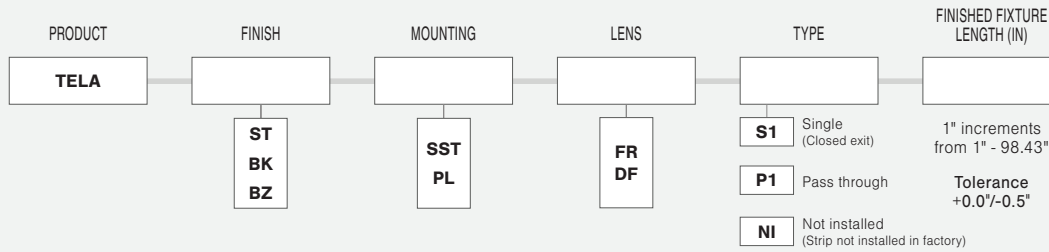

TELA

EXTRUSIONS - ALUMINUM

Model: iQA

- NOTES:**
- UL Listed when assembled with STRIP LEDs at Q-Tran
 - NRTL Listed for install in Storage Areas with Clothing, NEC Field 410.2 and 410.16 when assembled as a fixture, with 4.0 w/ft or less, at Q-Tran facility (Not applicable for encapsulation)
 - Field modifications must comply with Q-Tran's installation methods otherwise warranty is null and void

FINISH

MOUNTING

NOTE: 2 clips provided for 4' or less; 4 clips provided for greater than 4'

Black clip standard with black extrusion

LENS with LED visibility

DIMENSIONS

TYPE

SINGLE (Input only)

END CAPS

PASS THROUGH (Input/Output)

ORDER EXAMPLE

LENGTH (IN) : Add to nominal LED length for fixture length

$$\begin{aligned} & \text{Endcap\#1} & \text{Endcap\#2} & \text{Space to solder wire} \\ & | & | & | \\ \text{S1} & .07'' + .07'' + .25'' = .39'' \\ \text{P1} & .07'' + .07'' + 2(.25'') = .64'' \end{aligned}$$