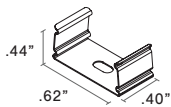

FINISH

ST

Satin

MOUNTING

NOTE: 2 clips provided for 4' or less;
4 clips provided for greater than 4'

VEGA-SST QTY

Stainless Steel

LENS with LED visibility

CL

Clear

DIMENSIONS

TYPE

SINGLE (Input only)

S1

PASS THROUGH (Input/Output)

P1