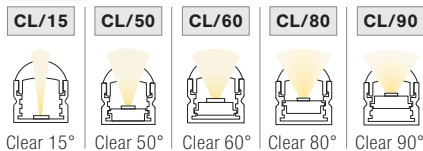

CUT OFF

COMPATIBLE LEDs

STATIC WHITE (SW)				DYNAMIC WHITE (DW)				STATIC COLOR (SC)				RGB			RGBW				
DRY	DMP	WET	ENC	DRY	DMP	WET	ENC	DRY	DMP	WET	ENC	DRY	DMP	WET	ENC	DRY	DMP	WET	ENC
✓	✓	✗	✗	✓	✓	✗	✗	✓	✓	✗	✗	✓	✗	✗	✗	✗	✗	✗	✗

✓ = Compatible   ✗ = NOT Compatible
✓ = NOT Compatible with 6.0 & 7.5 strips

PROJECT NAME	DATE	COMPANY	TYPE	NOTE