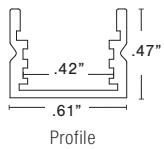

FINISH

ST

Satin

MOUNTING

NOTE: 2 clips provided for 4' or less;
4 clips provided for greater than 4'

VEGA-SST QTY

Stainless Steel

LENS with LED visibility

CL

Clear

DIMENSIONS

TYPE

SINGLE (Input only)

S1

PASS THROUGH (Input/Output)

P1

ORDER EXAMPLE

END CAPS

ENDCAP QTY

LENGTH (IN) : Add to nominal LED length for fixture length

$$\begin{aligned} &\text{Endcap\#1} \\ &\text{Endcap\#2} \\ &\text{Space to solder wire} \\ \text{S1 } &.08'' + .08'' + .25'' = .41'' \\ \text{P1 } &.08'' + .08'' + 2(.25'') = .66'' \end{aligned}$$