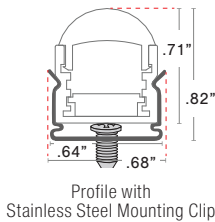

FINISH

ST

Satin

MOUNTING

NOTE: 2 clips provided for 4' or less;
4 clips provided for greater than 4'

VEGA-SST QTY

Stainless Steel

LENS with LED visibility

CL

Clear

DIMENSIONS

TYPE

SINGLE (Input only)

S1

PASS THROUGH (Input/Output)

P1

ORDER EXAMPLE

END CAPS

ENDCAP QTY

LENGTH (IN) : Add to nominal LED length for fixture length

$$\begin{aligned} &\text{Endcap\#1} \\ &\text{Endcap\#2} \\ &\text{Space to solder wire} \\ \text{S1 } &.08'' + .08'' + .25'' = .41'' \\ \text{P1 } &.08'' + .08'' + 2(.25'') = .66'' \end{aligned}$$