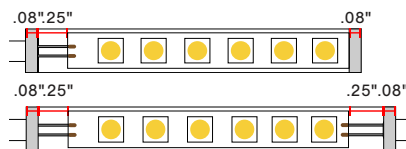

CL

Clear

DIMENSIONS

TYPE

SINGLE (Input only)

S1

PASS THROUGH (Input/Output)

P1

ORDER EXAMPLE

END CAPS

ENDCAP QTY

LENGTH (IN) : Add to nominal LED length for fixture length

$$\begin{aligned} &\text{Endcap\#1} \\ &\text{Endcap\#2} \\ &\text{Space to solder wire} \\ \text{S1 } &.08'' + .08'' + .25'' = .41'' \\ \text{P1 } &.08'' + .08'' + 2(.25'') = .66'' \end{aligned}$$