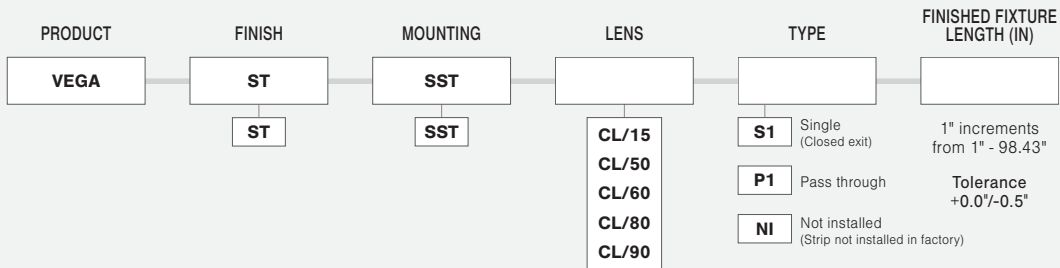

VEGA

EXTRUSIONS - ALUMINUM

Model: iQA

NOTES:

- UL Listed when assembled with STRIP LEDs at Q-Tran
- NRTL Listed for install in Storage Areas with Clothing, NEC Field 410.2 and 410.16 when assembled as a fixture, with 4.0 w/ft or less, at Q-Tran facility (Not applicable for encapsulation)
- Field modifications must comply with Q-Tran's installation methods otherwise warranty is null and void

FINISH

ST

Satin

MOUNTING

NOTE: 2 clips provided for 4' or less;
4 clips provided for greater than 4'

VEGA-SST QTY

Stainless Steel

LENS with LED visibility

CL

Clear

DIMENSIONS

TYPE

SINGLE (Input only)

S1

PASS THROUGH (Input/Output)

P1