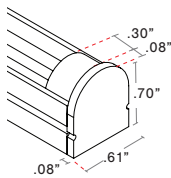

CL

Clear

DIMENSIONS

TYPE

SINGLE (Input only)

S1

PASS THROUGH (Input/Output)

P1

ORDER EXAMPLE

END CAPS

ENDCAP QTY

LENGTH (IN) : Add to nominal LED length for fixture length

$$\begin{aligned} &\text{Endcap\#1} \\ &\text{Endcap\#2} \\ &\text{Space to solder wire} \\ \text{S1 } &.08'' + .08'' + .25'' = .41'' \\ \text{P1 } &.08'' + .08'' + 2(.25'') = .66'' \end{aligned}$$