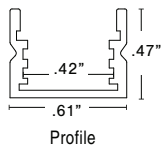

FINISH

MOUNTING

NOTE: 2 clips provided for 4' or less;
4 clips provided for greater than 4'

LENS with LED visibility

DIMENSIONS

TYPE

SINGLE (Input only)

PASS THROUGH (Input/Output)

END CAPS

ORDER EXAMPLE

LENGTH (IN) : Add to nominal LED length for fixture length

$$\begin{aligned} & \text{Endcap\#1} \\ & \text{Endcap\#2} \\ & \text{Space to solder wire} \\ \text{S1 } & .08'' + .08'' + .25'' = .41'' \\ \text{P1 } & .08'' + .08'' + 2(.25'') = .66'' \end{aligned}$$