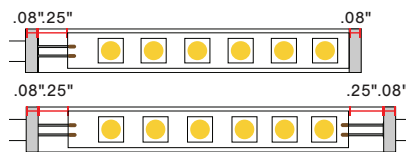

VEGA

EXTRUSIONS - ALUMINUM

Model: iQA

- NOTES:**
- UL Listed when assembled with STRIP LEDs at Q-Tran
 - NRTL Listed for install in Storage Areas with Clothing, NEC Field 410.2 and 410.16 when assembled as a fixture, with 4.0 w/ft or less, at Q-Tran facility (Not applicable for encapsulation)
 - Field modifications must comply with Q-Tran's installation methods otherwise warranty is null and void

FINISH

MOUNTING

NOTE: 2 clips provided for 4' or less;
4 clips provided for greater than 4'

LENS with LED visibility

DIMENSIONS

TYPE

SINGLE (Input only)

PASS THROUGH (Input/Output)

END CAPS

ORDER EXAMPLE

LENGTH (IN) : Add to nominal LED length for fixture length

$$\begin{aligned} & \text{Endcap\#1} \\ & \text{Endcap\#2} \\ & \text{Space to solder wire} \\ \text{S1 } & .08'' + .08'' + .25'' = .41'' \\ \text{P1 } & .08'' + .08'' + 2(.25'') = .66'' \end{aligned}$$