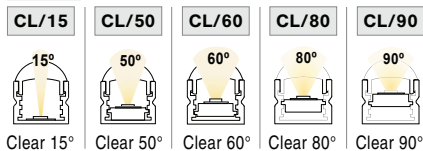

CUT OFF

COMPATIBLE LEDs

STATIC WHITE (SW)				DYNAMIC WHITE (DW)				STATIC COLOR (SC)				RGB				RGBW			
DRY	DMP	WET	ENC	DRY	DMP	WET	ENC	DRY	DMP	WET	ENC	DRY	DMP	WET	ENC	DRY	DMP	WET	ENC
✓	♦	♦	✗	✓	♦	✗	✗	✓	♦	✗	✗	✓	♦	✗	✗	✗	✗	✗	✗
✓ = Compatible ✗ = NOT Compatible ♦ = NOT Compatible with 6.0 & 7.5 strips																			

PROJECT NAME	DATE	COMPANY	TYPE	NOTE