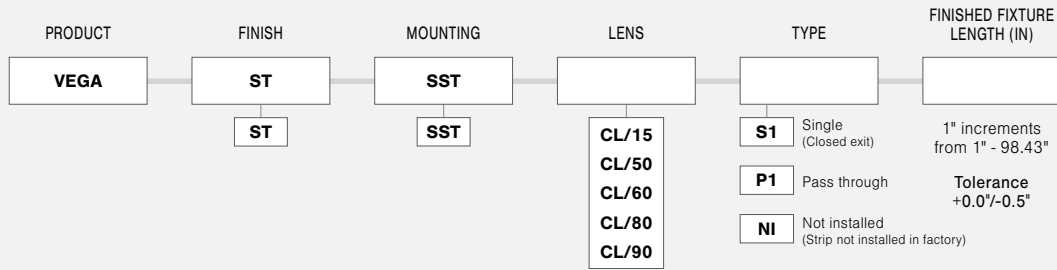

VEGA

EXTRUSIONS - ALUMINUM

Model: iQA

- NOTES:**
- UL Listed when assembled with STRIP LEDs at Q-Tran
 - NRTL Listed for install in Storage Areas with Clothing, NEC Field 410.2 and 410.16 when assembled as a fixture, with 4.0 w/ft or less, at Q-Tran facility (Not applicable for encapsulation)
 - Field modifications must comply with Q-Tran's installation methods otherwise warranty is null and void

FINISH

MOUNTING

NOTE: 2 clips provided for 4' or less;
4 clips provided for greater than 4'

LENS with LED visibility

DIMENSIONS

TYPE

SINGLE (Input only)

PASS THROUGH (Input/Output)

END CAPS

ORDER EXAMPLE

LENGTH (IN) : Add to nominal LED length for fixture length

$$\begin{aligned} & \text{Endcap\#1} \\ & \text{Endcap\#2} \\ & \text{Space to solder wire} \\ \text{S1 } & .08'' + .08'' + .25'' = .41'' \\ \text{P1 } & .08'' + .08'' + 2(.25'') = .66'' \end{aligned}$$