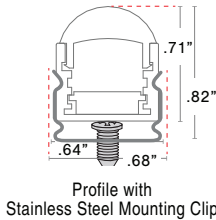

FINISH

MOUNTING

NOTE: 2 clips provided for 4' or less;
4 clips provided for greater than 4'

LENS with LED visibility

DIMENSIONS

TYPE

SINGLE (Input only)

PASS THROUGH (Input/Output)

END CAPS

ORDER EXAMPLE

LENGTH (IN) : Add to nominal LED length for fixture length

$$\begin{aligned} & \text{Endcap\#1} \\ & \text{Endcap\#2} \\ & \text{Space to solder wire} \\ \text{S1 } & .08'' + .08'' + .25'' = .41'' \\ \text{P1 } & .08'' + .08'' + 2(.25'') = .66'' \end{aligned}$$