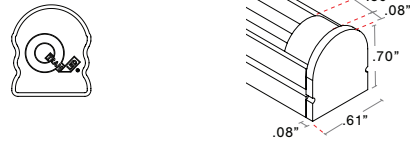

FINISH

MOUNTING

NOTE: 2 clips provided for 4' or less;
4 clips provided for greater than 4'

LENS with LED visibility

DIMENSIONS

TYPE

SINGLE (Input only)

PASS THROUGH (Input/Output)

END CAPS

ORDER EXAMPLE

LENGTH (IN) : Add to nominal LED length for fixture length

$$\begin{aligned} & \text{Endcap\#1} \\ & \text{Endcap\#2} \\ & \text{Space to solder wire} \\ \text{S1 } & .08'' + .08'' + .25'' = .41'' \\ \text{P1 } & .08'' + .08'' + 2(.25'') = .66'' \end{aligned}$$