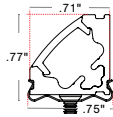

FINISH

MOUNTING

NOTE: 2 clips provided for 4' or less;
4 clips provided for greater than 4'

LENS with LED visibility

DIMENSIONS

Profile

Profile with
Stainless Steel Mounting Clip

TYPE

SINGLE (Input only)

PASS THROUGH (Input/Output)

ORDER EXAMPLE

END CAPS

LENGTH (IN) : Add to nominal LED length for fixture length

	Endcap#1	Endcap#2	Space to solder wire
S1	.08"	.08"	.25"
$.08" + .08" + .25" = .41"$			
P1	.08"	.08"	2(.25")
$.08" + .08" + 2(.25") = .66"$			