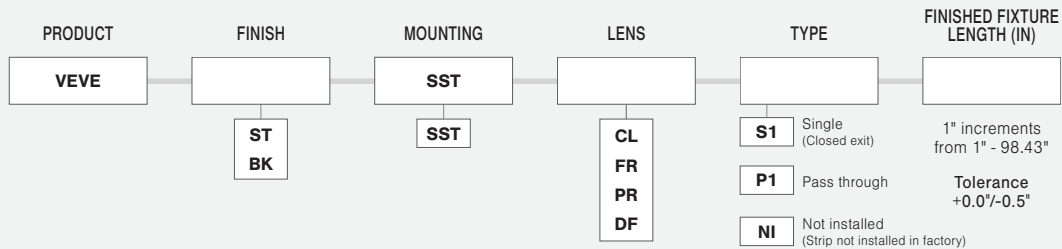

VEVE

EXTRUSIONS - ALUMINUM

Model: iQA

- NOTES:**
- UL Listed when assembled with STRIP LEDs at Q-Tran
 - NRTL Listed for install in Storage Areas with Clothing, NEC Field 410.2 and 410.16 when assembled as a fixture, with 4.0 w/ft or less, at Q-Tran facility (Not applicable for encapsulation)
 - Field modifications must comply with Q-Tran's installation methods otherwise warranty is null and void

FINISH

MOUNTING

NOTE: 2 clips provided for 4' or less;
4 clips provided for greater than 4'

LENS with LED visibility

DIMENSIONS

Profile

Profile with
Stainless Steel Mounting Clip

TYPE

SINGLE (Input only)

PASS THROUGH (Input/Output)

ORDER EXAMPLE

END CAPS

LENGTH (IN) : Add to nominal LED length for fixture length

	Endcap#1	Endcap#2	Space to solder wire
S1	.08"	.08"	.25"
$.08" + .08" + .25" = .41"$			
P1	.08"	.08"	2(.25")
$.08" + .08" + 2(.25") = .66"$			