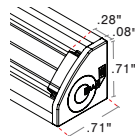

FINISH

MOUNTING

NOTE: 2 clips provided for 4' or less;
4 clips provided for greater than 4'

LENS with LED visibility

DIMENSIONS

Profile

Profile with
Stainless Steel Mounting Clip

TYPE

SINGLE (Input only)

PASS THROUGH (Input/Output)

ORDER EXAMPLE

END CAPS

LENGTH (IN) : Add to nominal LED length for fixture length

	Endcap#1	Endcap#2	Space to solder wire
S1	.08"	.08"	.25"
$.08" + .08" + .25" = .41"$			
P1	.08"	.08"	2(.25")
$.08" + .08" + 2(.25") = .66"$			