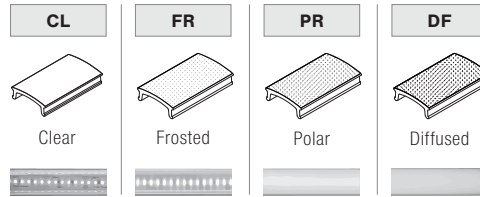

FINISH

MOUNTING

NOTE: 2 clips provided for 4' or less;
4 clips provided for greater than 4'

LENS with LED visibility

DIMENSIONS

Profile

Profile with
Stainless Steel Mounting Clip

TYPE

SINGLE (Input only)

PASS THROUGH (Input/Output)

ORDER EXAMPLE

END CAPS

LENGTH (IN) : Add to nominal LED length for fixture length

	Endcap#1	Endcap#2	Space to solder wire
S1	.08"	.08"	.25"
$.08" + .08" + .25" = .41"$			
P1	.08"	.08"	2(.25")
$.08" + .08" + 2(.25") = .66"$			

CUT OFF

WIRE WAY

COMPATIBLE LEDs

STATIC WHITE (SW)				DYNAMIC WHITE (DW)				STATIC COLOR (SC)				RGB			RGBW					
DRY	DMP	WET	ENC	DRY	DMP	WET	ENC	DRY	DMP	WET	ENC	DRY	DMP	WET	ENC	DRY	DMP	WET	ENC	
✓	✓	✓	✗	✓	✓	✗	✗	✓	✓	✓	✗	✓	✗	✗	✗	✓	✓	✓	✗	✗