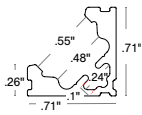

FINISH

MOUNTING

NOTE: 2 clips provided for 4' or less;
4 clips provided for greater than 4'

LENS with LED visibility

DIMENSIONS

Profile

Profile with
Stainless Steel Mounting Clip

TYPE

SINGLE (Input only)

PASS THROUGH (Input/Output)

ORDER EXAMPLE

END CAPS

LENGTH (IN) : Add to nominal LED length for fixture length

	Endcap#1	Endcap#2	Space to solder wire
S1	.08"	.08"	.25"
$.08" + .08" + .25" = .41"$			
P1	.08"	.08"	2(.25")
$.08" + .08" + 2(.25") = .66"$			