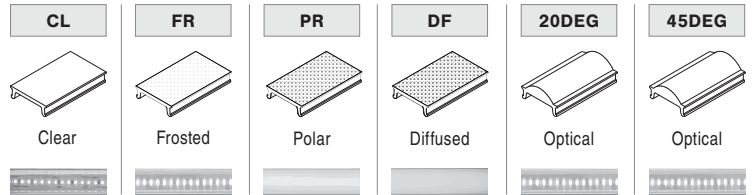

VEVE

EXTRUSIONS - ALUMINUM

Model: iQA

- NOTES:**
- UL Listed when assembled with STRIP LEDs at Q-Tran
 - NRTL Listed for install in Storage Areas with Clothing, NEC Field 410.2 and 410.16 when assembled as a fixture, with 4.0 w/ft or less, at Q-Tran facility (Not applicable for encapsulation)
 - Field modifications must comply with Q-Tran's installation methods otherwise warranty is null and void

FINISH

MOUNTING

NOTE: 2 clips provided for 4' or less;
4 clips provided for greater than 4'

LENS with LED visibility

DIMENSIONS

TYPE

SINGLE (Input only)

PASS THROUGH (Input/Output)

ORDER EXAMPLE

END CAPS

LENGTH (IN) : Add to nominal LED length for fixture length

$$\begin{aligned} & \text{Endcap\#1} \\ & \text{Endcap\#2} \\ & \text{Space to solder wire} \\ \text{S1 } & .08'' + .08'' + .25'' = .41'' \\ \text{P1 } & .08'' + .08'' + 2(.25'') = .66'' \end{aligned}$$