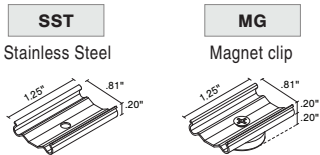

VEVE

EXTRUSIONS - ALUMINUM

Model: iQA

- NOTES:**
- UL Listed when assembled with STRIP LEDs at Q-Tran
 - NRTL Listed for install in Storage Areas with Clothing, NEC Field 410.2 and 410.16 when assembled as a fixture, with 4.0 w/ft or less, at Q-Tran facility (Not applicable for encapsulation)
 - Field modifications must comply with Q-Tran's installation methods otherwise warranty is null and void

FINISH

MOUNTING

NOTE: 2 clips provided for 4' or less;
4 clips provided for greater than 4'

LENS with LED visibility

DIMENSIONS

TYPE

SINGLE (Input only)

PASS THROUGH (Input/Output)