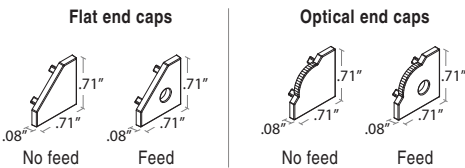

FINISH

MOUNTING

NOTE: 2 clips provided for 4' or less;
4 clips provided for greater than 4'

LENS with LED visibility

DIMENSIONS

TYPE

SINGLE (Input only)

PASS THROUGH (Input/Output)

ORDER EXAMPLE

END CAPS

LENGTH (IN) : Add to nominal LED length for fixture length

$$\begin{aligned} & \text{Endcap\#1} \\ & \text{Endcap\#2} \\ & \text{Space to solder wire} \\ \text{S1 } & .08'' + .08'' + .25'' = .41'' \\ \text{P1 } & .08'' + .08'' + 2(.25'') = .66'' \end{aligned}$$