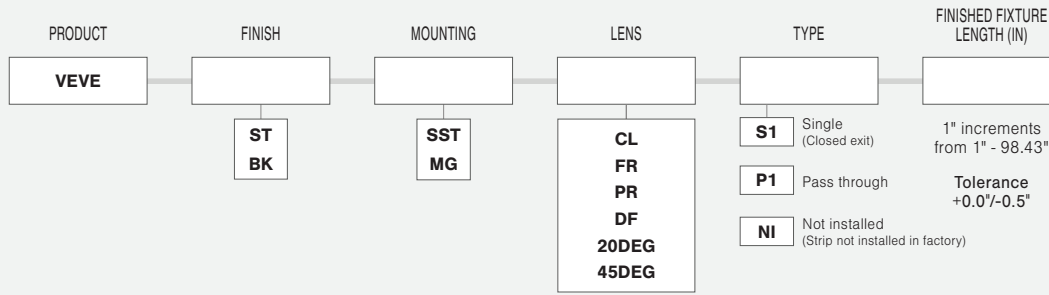

VEVE

EXTRUSIONS - ALUMINUM

Model: iQA

- NOTES:**
- UL Listed when assembled with STRIP LEDs at Q-Tran
 - NRTL Listed for install in Storage Areas with Clothing, NEC Field 410.2 and 410.16 when assembled as a fixture, with 4.0 w/ft or less, at Q-Tran facility (Not applicable for encapsulation)
 - Field modifications must comply with Q-Tran's installation methods otherwise warranty is null and void

FINISH

MOUNTING

NOTE: 2 clips provided for 4' or less;
4 clips provided for greater than 4'

LENS with LED visibility

DIMENSIONS

TYPE

SINGLE (Input only)

PASS THROUGH (Input/Output)

ORDER EXAMPLE

END CAPS

LENGTH (IN) : Add to nominal LED length for fixture length

$$\begin{aligned} & \text{Endcap\#1} \\ & \text{Endcap\#2} \\ & \text{Space to solder wire} \\ \text{S1 } & .08'' + .08'' + .25'' = .41'' \\ \text{P1 } & .08'' + .08'' + 2(.25'') = .66'' \end{aligned}$$

CUT OFF

DRY and DMP rated LEDs only

COMPATIBLE LEDs

STATIC WHITE (SW)				DYNAMIC WHITE (DW)				STATIC COLOR (SC)				RGB				RGBW			
DRY	DMP	WET	ENC	DRY	DMP	WET	ENC	DRY	DMP	WET	ENC	DRY	DMP	WET	ENC	DRY	DMP	WET	ENC
✓	✓	✓	✗	✓	✓	✗	✗	✓	✓	✓	✗	✓	✓	✗	✗	✓	✓	✓	✗