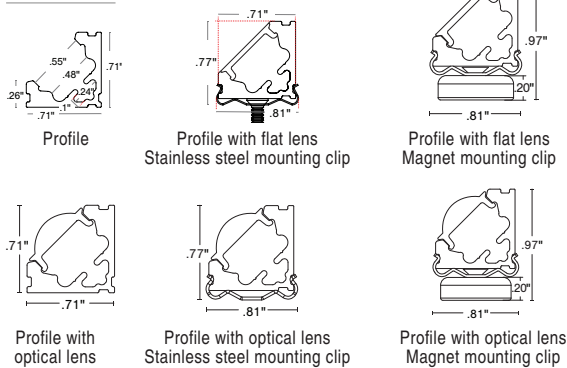

FINISH

MOUNTING

NOTE: 2 clips provided for 4' or less;
4 clips provided for greater than 4'

LENS with LED visibility

DIMENSIONS

TYPE

SINGLE (Input only)

PASS THROUGH (Input/Output)

ORDER EXAMPLE

END CAPS

LENGTH (IN) : Add to nominal LED length for fixture length

$$\begin{aligned} & \text{Endcap\#1} \\ & \text{Endcap\#2} \\ & \text{Space to solder wire} \\ \text{S1 } & .08'' + .08'' + .25'' = .41'' \\ \text{P1 } & .08'' + .08'' + 2(.25'') = .66'' \end{aligned}$$