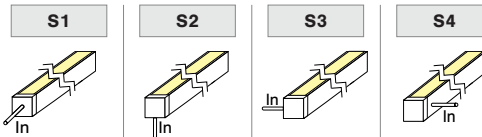

WIDE EXTRUSIONS - ALUMINUM

Model: iQA

- NOTES:**
- UL Listed when assembled with STRIP LEDs at Q-Tran
 - NRTL Listed for install in Storage Areas with Clothing, NEC Field 410.2 and 410.16 when assembled as a fixture, with 4.0 w/ft or less, at Q-Tran facility (Not applicable for encapsulation)
 - Field modifications must comply with Q-Tran's installation methods otherwise warranty is null and void

FINISH

MOUNTING

NOTE: 2 clips provided for 4' or less; 4 clips provided for greater than 4'

LENS with LED visibility

DIMENSIONS

Profile

Profile with Plastic Mounting Clip

TYPE

SINGLE (Input only)

PASS THROUGH (Input/Output)

ORDER EXAMPLE

END CAPS

ENDCAP QTY

LENGTH (IN) : Add to nominal LED length for fixture length

$$\begin{aligned}
 &\text{Endcap\#1} \\
 &\text{Endcap\#2} \\
 &\text{Space to solder wire} \\
 \text{S1 } &.07'' + .07'' + .25'' = .39'' \\
 \text{P1 } &.07'' + .07'' + 2(.25'') = .64''
 \end{aligned}$$