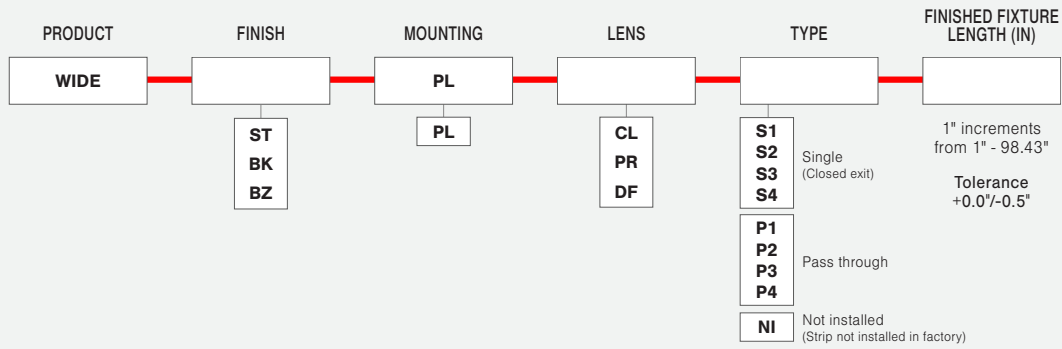

WIDE EXTRUSIONS - ALUMINUM

Model: iQA

- NOTES:**
- UL Listed when assembled with STRIP LEDs at Q-Tran
 - NRTL Listed for install in Storage Areas with Clothing, NEC Field 410.2 and 410.16 when assembled as a fixture, with 4.0 w/ft or less, at Q-Tran facility (Not applicable for encapsulation)
 - Field modifications must comply with Q-Tran's installation methods otherwise warranty is null and void

FINISH

MOUNTING

NOTE: 2 clips provided for 4' or less; 4 clips provided for greater than 4'

LENS with LED visibility

DIMENSIONS

Profile

Profile with Plastic Mounting Clip

TYPE

SINGLE (Input only)

PASS THROUGH (Input/Output)

ORDER EXAMPLE

END CAPS

ENDCAP QTY

LENGTH (IN) : Add to nominal LED length for fixture length

$$\begin{aligned}
 &\text{Endcap\#1} \\
 &\text{Endcap\#2} \\
 &\text{Space to solder wire} \\
 \text{S1 } &.07'' + .07'' + .25'' = .39'' \\
 \text{P1 } &.07'' + .07'' + 2(.25'') = .64''
 \end{aligned}$$