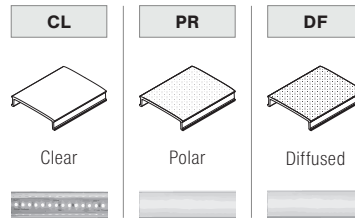

FINISH

MOUNTING

NOTE: 2 clips provided for 4' or less; 4 clips provided for greater than 4'

LENS with LED visibility

DIMENSIONS

Profile

Profile with Plastic Mounting Clip

TYPE

SINGLE (Input only)

PASS THROUGH (Input/Output)

ORDER EXAMPLE

END CAPS

ENDCAP QTY

LENGTH (IN) : Add to nominal LED length for fixture length

$$\begin{aligned}
 &\text{Endcap\#1} \\
 &\text{Endcap\#2} \\
 &\text{Space to solder wire} \\
 \text{S1 } &.07'' + .07'' + .25'' = .39'' \\
 \text{P1 } &.07'' + .07'' + 2(.25'') = .64''
 \end{aligned}$$

CUT OFF

CL

Clear 97°

COMPATIBLE LEDs

STATIC WHITE (SW)				DYNAMIC WHITE (DW)				STATIC COLOR (SC)				RGB			RGBW				
DRY	DMP	WET	ENC	DRY	DMP	WET	ENC	DRY	DMP	WET	ENC	DRY	DMP	WET	ENC	DRY	DMP	WET	ENC
✓	✓	✓	✗	✓	✓	✓	✗	✓	✓	✓	✗	✓	✗	✓	✗	✓	✓	✓	✗