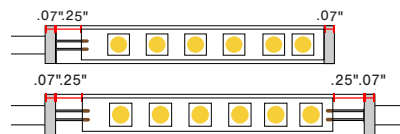

FINISH

MOUNTING

NOTE: 2 clips provided for 4' or less; 4 clips provided for greater than 4'

LENS with LED visibility

DIMENSIONS

Profile

Profile with Plastic Mounting Clip

TYPE

SINGLE (Input only)

PASS THROUGH (Input/Output)

ORDER EXAMPLE

END CAPS

ENDCAP QTY

LENGTH (IN) : Add to nominal LED length for fixture length

$$\begin{aligned}
 &\text{Endcap\#1} \\
 &\text{Endcap\#2} \\
 &\text{Space to solder wire} \\
 \text{S1 } &.07'' + .07'' + .25'' = .39'' \\
 \text{P1 } &.07'' + .07'' + 2(.25'') = .64''
 \end{aligned}$$

CUT OFF

CL

Clear 97°

COMPATIBLE LEDs

STATIC WHITE (SW)				DYNAMIC WHITE (DW)				STATIC COLOR (SC)				RGB			RGBW				
DRY	DMP	WET	ENC	DRY	DMP	WET	ENC	DRY	DMP	WET	ENC	DRY	DMP	WET	ENC	DRY	DMP	WET	ENC
✓	✓	✓	✗	✓	✓	✓	✗	✓	✓	✓	✗	✓	✗	✓	✗	✓	✓	✓	✗