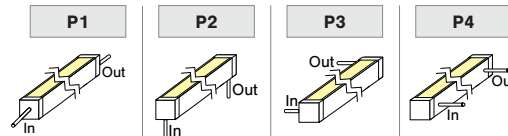

WIDE EXTRUSIONS - ALUMINUM

Model: iQA

- NOTES:**
- UL Listed when assembled with STRIP LEDs at Q-Tran
 - NRTL Listed for install in Storage Areas with Clothing, NEC Field 410.2 and 410.16 when assembled as a fixture, with 4.0 w/ft or less, at Q-Tran facility (Not applicable for encapsulation)
 - Field modifications must comply with Q-Tran's installation methods otherwise warranty is null and void

FINISH

MOUNTING

NOTE: 2 clips provided for 4' or less; 4 clips provided for greater than 4'

LENS with LED visibility

DIMENSIONS

Profile

Profile with Plastic Mounting Clip

TYPE

SINGLE (Input only)

PASS THROUGH (Input/Output)

ORDER EXAMPLE

END CAPS

ENDCAP QTY

LENGTH (IN) : Add to nominal LED length for fixture length

$$\begin{aligned}
 &\text{Endcap\#1} \\
 &\text{Endcap\#2} \\
 &\text{Space to solder wire} \\
 \text{S1 } &.07'' + .07'' + .25'' = .39'' \\
 \text{P1 } &.07'' + .07'' + 2(.25'') = .64''
 \end{aligned}$$