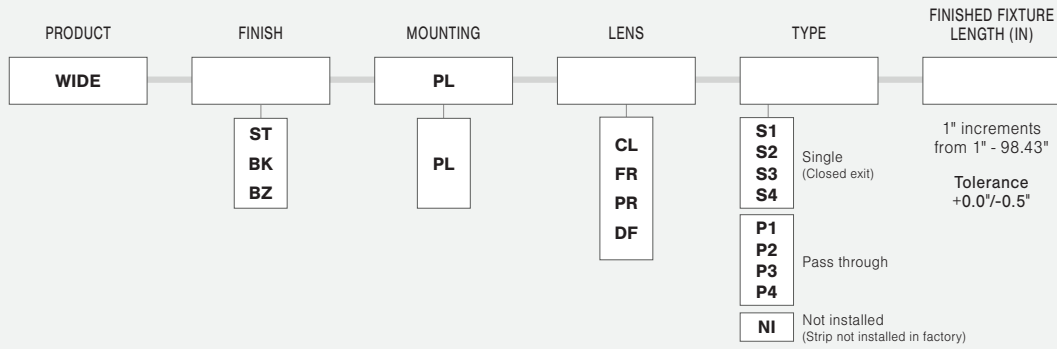

# WIDE EXTRUSIONS - ALUMINUM

Model: iQA

- NOTES:**
- UL Listed when assembled with STRIP LEDs at Q-Tran
  - NRTL Listed for install in Storage Areas with Clothing, NEC Field 410.2 and 410.16 when assembled as a fixture, with 4.0 w/ft or less, at Q-Tran facility (Not applicable for encapsulation)
  - Field modifications must comply with Q-Tran's installation methods otherwise warranty is null and void

## FINISH