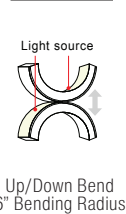

LENS with LED visibility

CONNECTOR/WIRE IN

CONNECTOR/WIRE OUT

MOUNTING NOTE: 2 white snug clips provided per first 12", 1 for each additional 12". Other mounting styles incur additional charge, see price guide for details.

DIMENSIONS

TYPE

SINGLE (Input only)

PASS THROUGH (Input/Output)

ORDER EXAMPLE

FLEXIBILITY

SEAMLESS

END CAPS (NO FEED)

END CAPS (WITH FEED)