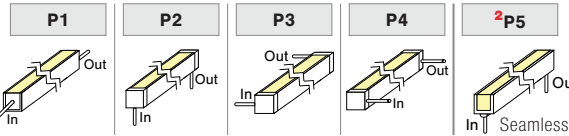

LENS with LED visibility

CONNECTOR/WIRE IN

CONNECTOR/WIRE OUT

MOUNTING NOTE: 2 white snug clips provided per first 12", 1 for each additional 12". Other mounting styles incur additional charge, see price guide for details.

DIMENSIONS

TYPE

SINGLE (Input only)

PASS THROUGH (Input/Output)

ORDER EXAMPLE

FLEXIBILITY

SEAMLESS

END CAPS (NO FEED)

END CAPS (WITH FEED)