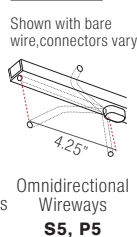

LENS with LED visibility

CONNECTOR/WIRE IN

CONNECTOR/WIRE OUT

MOUNTING NOTE: 2 white snug clips provided per first 12", 1 for each additional 12". Other mounting styles incur additional charge, see price guide for details.

DIMENSIONS

TYPE

SINGLE (Input only)

PASS THROUGH (Input/Output)

ORDER EXAMPLE

FLEXIBILITY

SEAMLESS

END CAPS (NO FEED)

END CAPS (WITH FEED)