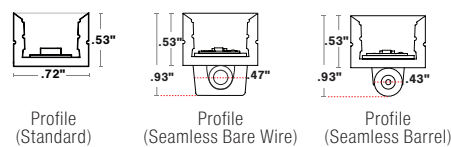

- ¹BW comes in standard 24" - request custom length (Max 120") by writing it in inches next to "BW" in the order code box (ex. BW48)
- Connector/Wire In or Out not needed to specify product. Standard configuration is Type S1, Connector/Wire In: BW & Connector/Wire Out: N/A with White Endcap (WH)
- ² PPS mounting clip recommended for seamless applications

LENS with LED visibility

CONNECTOR/WIRE IN

CONNECTOR/WIRE OUT

MOUNTING NOTE: 2 white snug clips provided per first 12", 1 for each additional 12". Other mounting styles incur additional charge, see price guide for details.

DIMENSIONS

TYPE

SINGLE (Input only)

PASS THROUGH (Input/Output)

ORDER EXAMPLE

FLEXIBILITY

SEAMLESS

END CAPS (NO FEED)