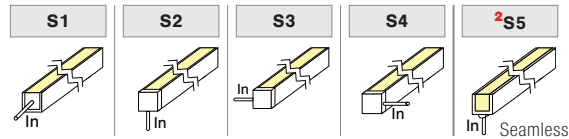

LENS with LED visibility

CONNECTOR/WIRE IN

CONNECTOR/WIRE OUT

MOUNTING NOTE: 2 white snug clips provided per first 12", 1 for each additional 12". Other mounting styles incur additional charge, see price guide for details.

DIMENSIONS

TYPE

SINGLE (Input only)

PASS THROUGH (Input/Output)

ORDER EXAMPLE

FLEXIBILITY

SEAMLESS

END CAPS (NO FEED)