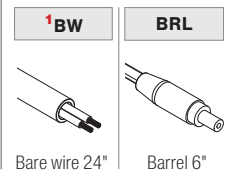

- ¹BW comes in standard 24" - request custom length (Max 120") by writing it in inches next to "BW" in the order code box (ex. BW48)
- Connector/Wire In or Out not needed to specify product. Standard configuration is Type S1, Connector/Wire In: BW & Connector/Wire Out: N/A with White Endcap (WH)
- ² PPS mounting clip recommended for seamless applications

LENS with LED visibility

CONNECTOR/WIRE IN

CONNECTOR/WIRE OUT

MOUNTING NOTE: 2 white snug clips provided per first 12", 1 for each additional 12". Other mounting styles incur additional charge, see price guide for details.