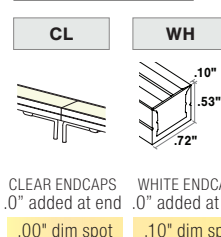

LENS with LED visibility

CONNECTOR/WIRE IN

CONNECTOR/WIRE OUT

MOUNTING NOTE: 2 white snug clips provided per first 12", 1 for each additional 12". Other mounting styles incur additional charge, see price guide for details.

DIMENSIONS

TYPE

SINGLE (Input only)

PASS THROUGH (Input/Output)

ORDER EXAMPLE

FLEXIBILITY

SEAMLESS

END CAPS (NO FEED)

END CAPS (WITH FEED)