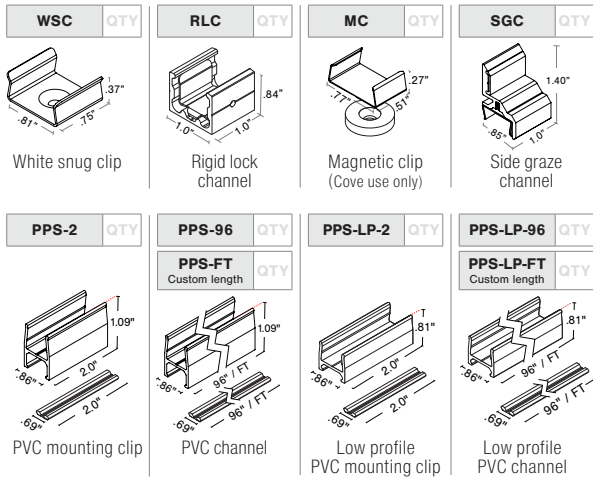

LENS with LED visibility

CONNECTOR/WIRE IN

CONNECTOR/WIRE OUT

MOUNTING NOTE: 2 white snug clips provided per first 12", 1 for each additional 12". Other mounting styles incur additional charge, see price guide for details.

DIMENSIONS

TYPE

SINGLE (Input only)

PASS THROUGH (Input/Output)

ORDER EXAMPLE

FLEXIBILITY

SEAMLESS

END CAPS (NO FEED)

END CAPS (WITH FEED)