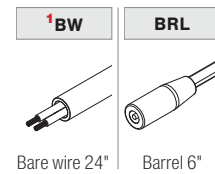

CONNECTOR/WIRE IN