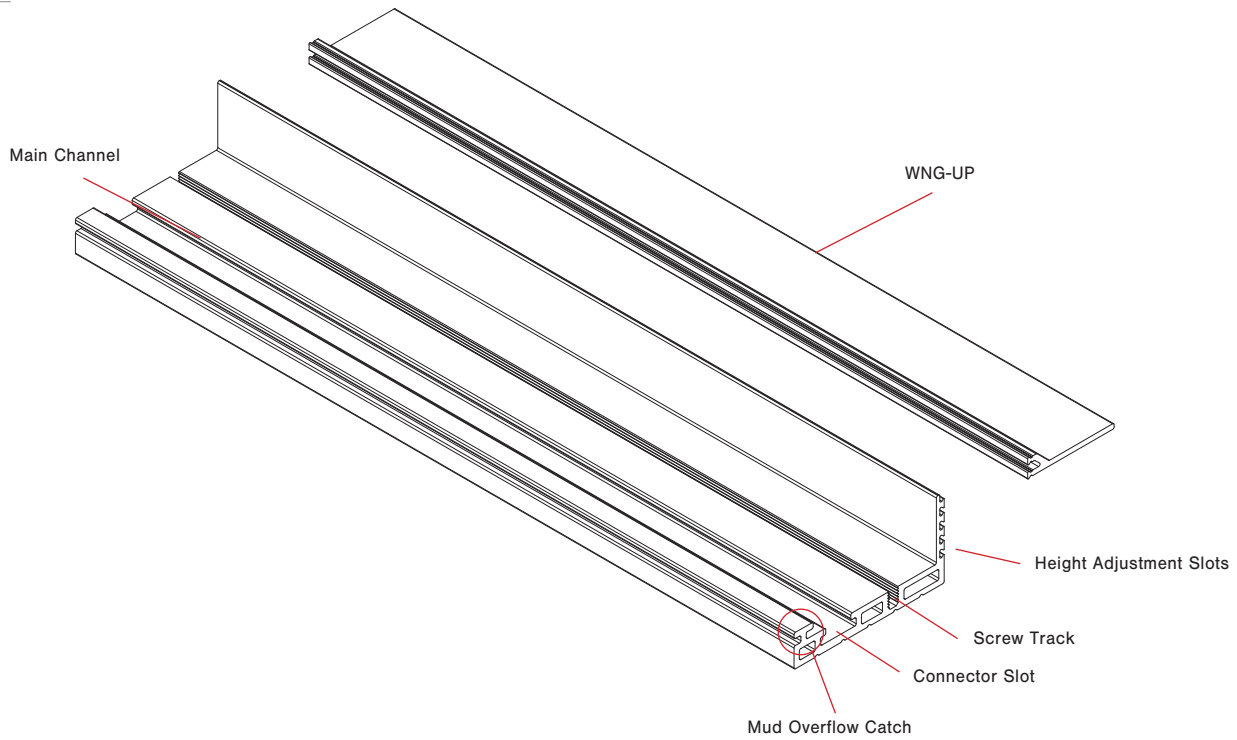

RESOURCE GUIDE

EXTRUSIONS - KOVA

Model: iQA

FINISH

SATIN

SATIN ANODIZED
MATTE FINISH

BLACK

BLACK ANODIZED
MATTE FINISH

COMPONENTS

BRACKETS

Inline Bracket
KOVA-BR-INLINE
Sold separately

Corner Bracket
KOVA-BR-CORNER
Sold separately

RESOURCE GUIDE

EXTRUSIONS - KOVA

Model: iQA

DIMENSIONS