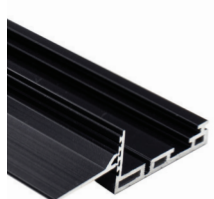

RESOURCE GUIDE

EXTRUSIONS - KOVA

Model: iQA

FINISH

SATIN

SATIN ANODIZED
MATTE FINISH

BLACK

BLACK ANODIZED
MATTE FINISH

COMPONENTS

BRACKETS

Inline Bracket
KOVA-BR-INLINE
Sold separately

Corner Bracket
KOVA-BR-CORNER
Sold separately

RESOURCE GUIDE

EXTRUSIONS - KOVA

Model: iQA

DIMENSIONS